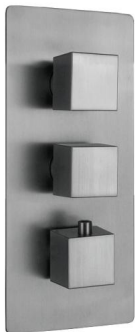

Rough-in valve

Trim

C66.TB45
Valve and trim
Thermostatic
Brass valve included
5 outlets, 3/4 NPT

C66.TB11
Valve and trim
Thermostatic
Brass valve included
1 outlet, 1/2 NPT

C66.TB12
Valve and trim
Thermostatic
Brass valve included
2 outlets, 1/2 NPT