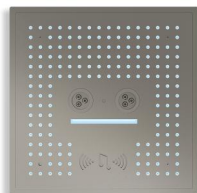

C10.BR02
Bribie PLUS
16 x 16 inch