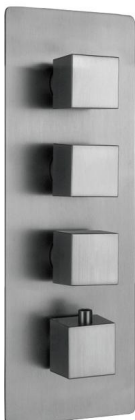

C66.TB33
Valve and trim
Thermostatic
Brass valve included
3 outlets, 3/4 NPT

C66.TB34
Valve and trim
Thermostatic
Brass valve included
4 outlets, 3/4 NPT

C66.TB35
Valve and trim
Thermostatic
Brass valve included
5 outlets, 3/4 NPT

C66.TB36
Valve and trim
Thermostatic
Brass valve included
6 outlets, 3/4 NPT