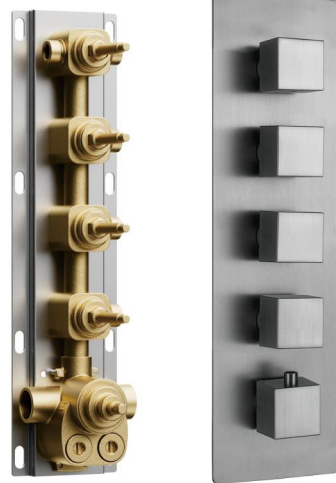

Experience the ultimate in shower comfort
Control Termostático CRANACH

Our innovative system ensures precise temperature regulation, allowing you to enjoy a consistently warm and soothing shower without sudden fluctuations. Elevate your daily routine with CRANACH Thermostatic Control and enjoy the perfect shower every time.

Nuestro sistema innovador garantiza una regulación precisa de la temperatura, permitiéndote disfrutar de una ducha cálida y reconfortante sin fluctuaciones repentinas. Mejora tu rutina diaria con el Control Termostático CRANACH y disfruta de la ducha perfecta cada vez.

Rough-in valve

Trim

C66.TB45
Valve and trim
Thermostatic
Brass valve included
5 outlets, 3/4 NPT

C66.TB11
Valve and trim
Thermostatic
Brass valve included
1 outlet, 1/2 NPT

C66.TB12
Valve and trim
Thermostatic
Brass valve included
2 outlets, 1/2 NPT

C66.TB22
Valve and trim
Thermostatic
Brass valve included
2 outlets, 3/4 NPT

C66.TB23
Valve and trim
Thermostatic
Brass valve included
3 outlets, 3/4 NPT

C66.TB24
Valve and trim
Thermostatic
Brass valve included
4 outlets, 3/4 NPT