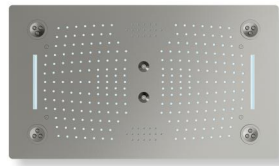

C10.SL01
Islay 100
20 x 20 inch

C10.SL11
Islay 200
580 x 380 mm
Bluetooth music

C10.SL21
Islay 300
700 x 400 mm
Bluetooth music

C10.SL31
Islay 400
800 x 600 mm
Bluetooth music

C10.SL12
Islay 200 PLUS
580 x 380 mm
Bluetooth music