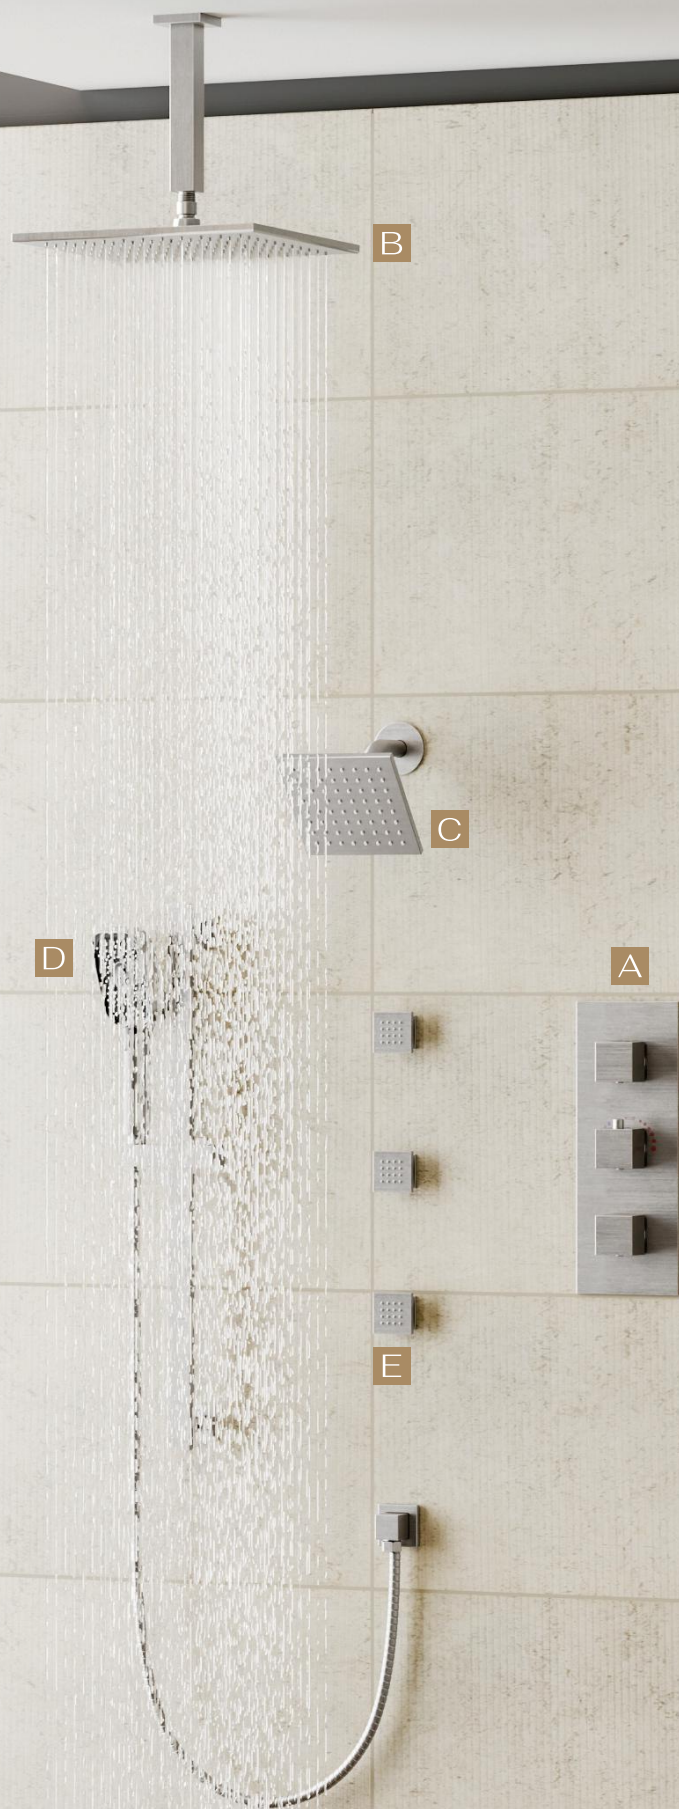

Dosel de Lluvia

Déjate llevar bajo una suave cascada que imita la relajante sensación de la lluvia natural. El dosel de lluvia te envuelve en un abrazo calmante, haciendo que cada ducha se sienta como una serena escapada a la naturaleza.

Handshower

Enjoy versatile convenience with a sleek hand shower that adapts to your needs. Whether it's a quick rinse or a focused massage, this ergonomic design provides targeted water flow with ease and precision

Ducha de Mano

Disfruta de la versatilidad y conveniencia con una elegante ducha de mano que se adapta a tus necesidades. Ya sea para un enjuague rápido o un masaje focalizado, este diseño ergonómico proporciona un flujo de agua dirigido con facilidad y precisión..

Body Sprays

Awaken your senses with strategically positioned body sprays that deliver refreshing bursts of water. Perfectly tailored to target pressure points, these sprays provide a therapeutic massage effect, leaving you revitalized.

Rociadores Corporales

Despierta tus sentidos con rociadores corporales estratégicamente posicionados que ofrecen estallidos refrescantes de agua. Perfectamente diseñados para apuntar a puntos de presión, estos rociadores proporcionan un efecto de masaje terapéutico, dejándote revitalizado.