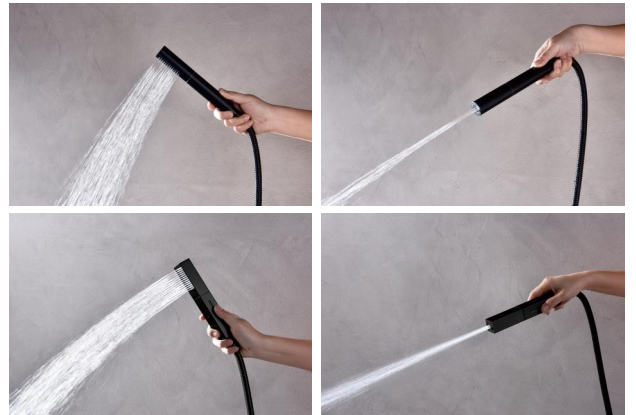

S210 SQUARE SLIDE SET
Easy adjustable
Compatible with all handshowers
Water supply integrated
All metal construction

S300 ROUND SLIDE SET
Easy adjustable
Compatible with all handshowers
Isolated water supply
All metal construction

S310 ROUND SLIDE SET
Easy adjustable
Compatible with all handshowers
Water supply integrated
All metal construction

S300 Series

C90.HS11
Farne handshower
Rain spray/washer

C90.HS12
Farne handshower
Rain spray/washer