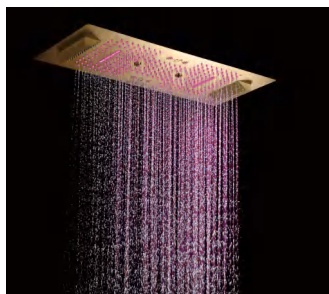

Wide rain spray
Amplio rocío de lluvia