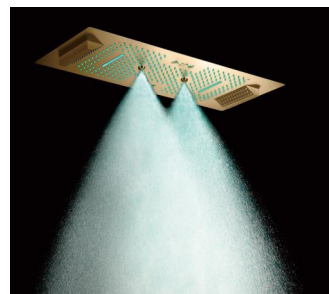

Mist spray
Rocío de niebla