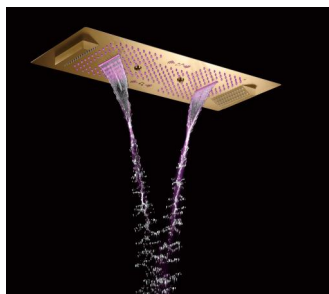

Waterfall spray
Rocío de cascada