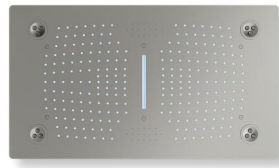

C10.SL21
Islay 300
700 x 400 mm
Bluetooth music