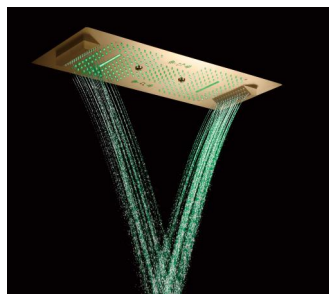

Rain waterfall spray
Rocío de lluvia y cascada