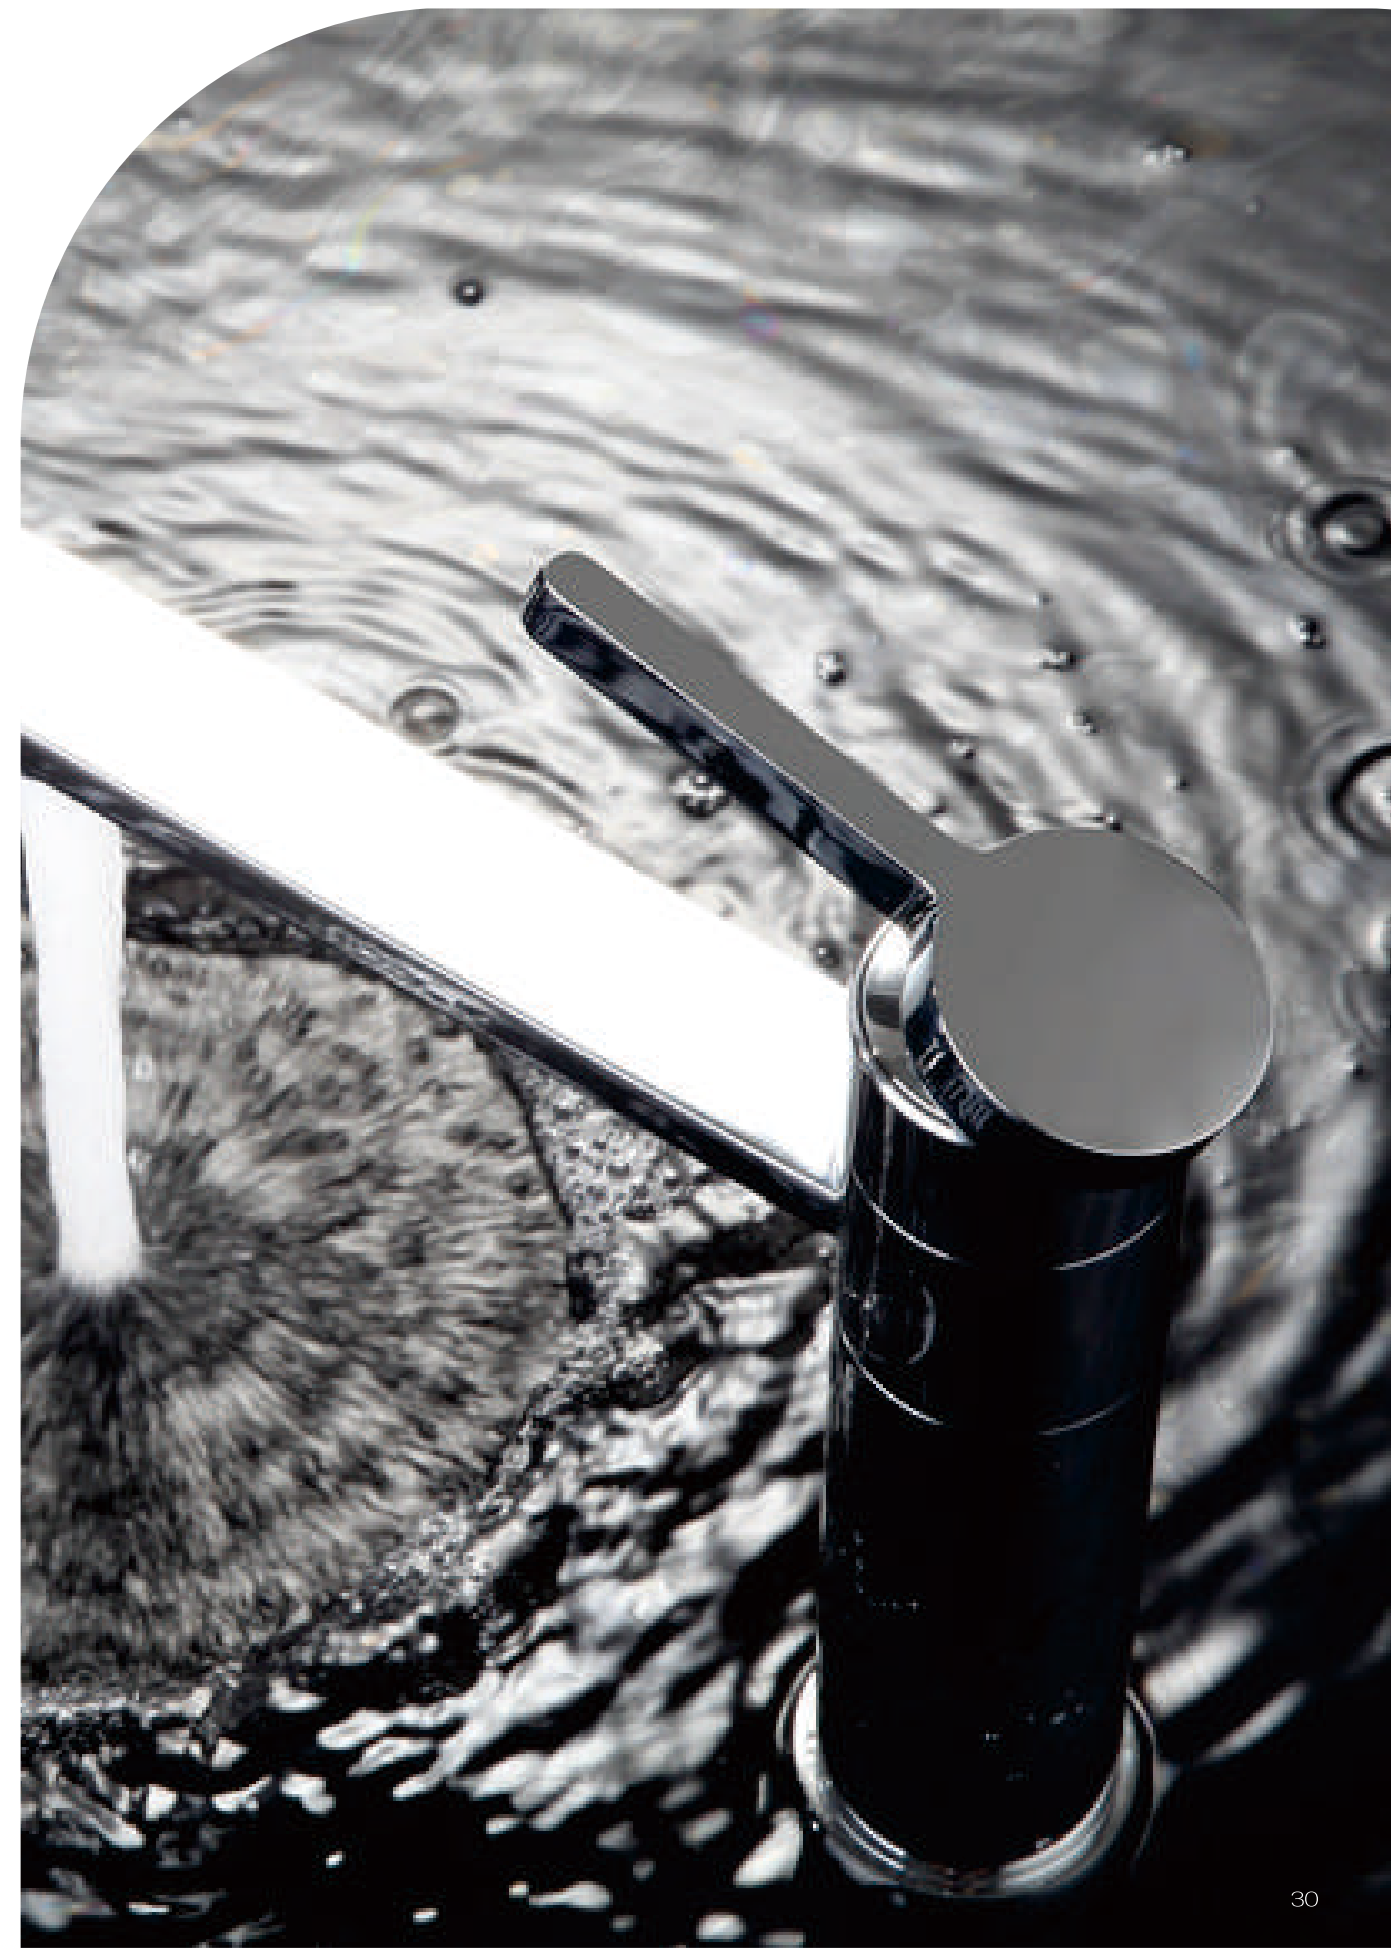

C50.RU03
Rugen Basin Faucet
Wall mount
CP BN MB BG

C02.RU01
Rugen Tub Set
Deck mount
CP BN MB BG