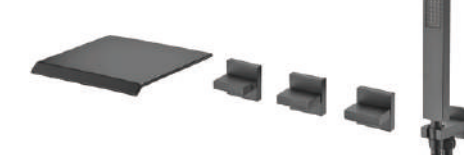

The BELCHER Collection showcases a refined, slim spout that creates a mesmerizing flow of water, adding a touch of serenity and sophistication to your daily routine. Each faucet is designed for easy installation, allowing you to seamlessly upgrade your space and enjoy luxury without delay.

La Colección BELCHER presenta un pico delgado y refinado que crea un flujo de agua hipnotizante, añadiendo un toque de serenidad y sofisticación a tu rutina diaria. Cada grifo está diseñado para una instalación fácil, permitiéndote actualizar tu espacio sin complicaciones y disfrutar de la luxuria sin demora.