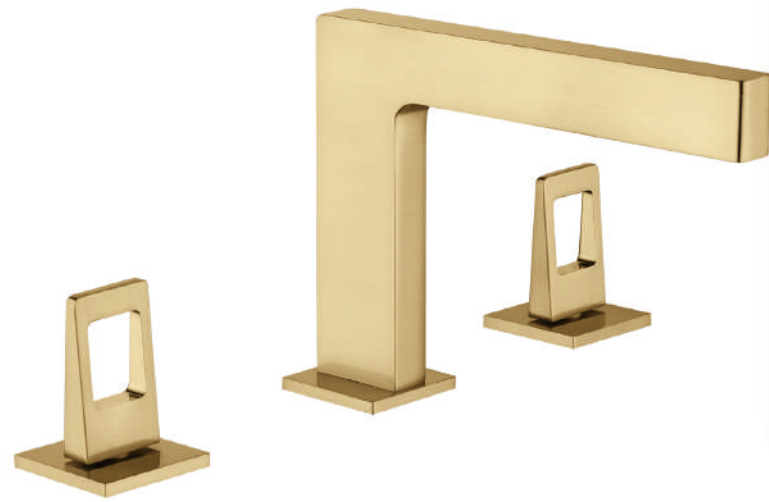

THE ROTTNEST

Revitalize your bathroom with the ROTTNEST Collection, featuring a striking and unique design that redefines modern elegance. This collection includes versatile options such as single hole, widespread, and wall mount faucets, allowing you to customize your space with ease.

Revitaliza tu baño con la Colección ROTTNEST, que presenta un diseño llamativo y único que redefine la elegancia moderna. Esta colección incluye opciones versátiles como grifos de un solo orificio, de orificio extendido y de pared, permitiéndote personalizar tu espacio con facilidad.