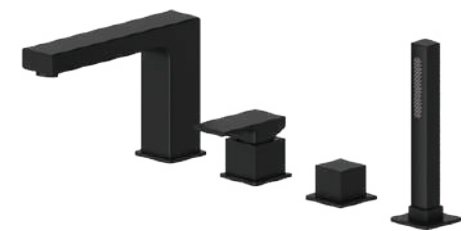

**C50.GU01**  
Gough Basin Faucet  
Deck mount  
CP BN MB BG

**C50.GU02**  
Gough Basin Faucet  
Deck mount  
CP BN MB BG

**C50.GU03**  
Gough Basin Faucet  
Deck mount  
CP BN MB BG

**C50.GU04**  
Gough Basin Faucet  
Wall mount  
CP BN MB BG