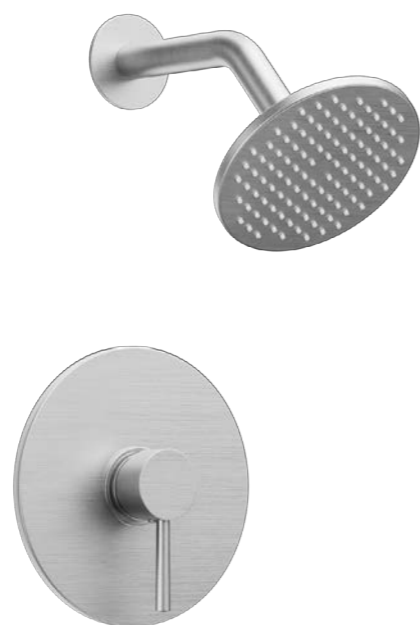

SHOWER ONLY: EFFORTLESS QUALITY MEETS TIMELESS DESIGN

When you want the essentials without compromising on quality, our SHOWER ONLY solutions offer a simple yet refined option for your bathroom. Perfect for those who appreciate the elegance of our brand but prefer a more streamlined approach, these systems combine ease of use with exceptional design and reliability.

Dual Functionality: Easily switch between an invigorating shower and a soothing bath, all within the same space.

Sleek Design: Crafted to complement any bathroom aesthetic, adding a touch of sophistication to your space.

Durable Construction: Made from high-quality materials to ensure long-lasting performance and reliability.