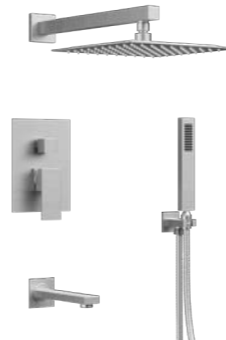

C03.CR03.CP
C03.CR03.MB
C03.CR03.BN
C03.CR03.BG

Polished Chrome
Matte Black
Brushed Nickel
Brushed Gold

10 inch showerhead, hand shower and tub spout
Installation: wall mount
Pressure balance valve included, 1/2 NPT
3 position diverter integrated
All metal construction

DESCRIPTION

6-INCH TUB AND SHOWER WITH VALVE AND TRIM SET **C03.CR04**