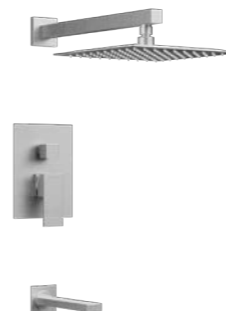

C03.CR02.CP
C03.CR02.MB
C03.CR02.BN
C03.CR02.BG

Polished Chrome
Matte Black
Brushed Nickel
Brushed Gold

10 inch showerhead and tub spout
Installation: wall mount
Pressure balance valve included, 1/2 NPT
2 position diverter integrated
All metal construction

DESCRIPTION

10-INCH TUB AND SHOWER WITH VALVE AND TRIM SET **C03.CR03**