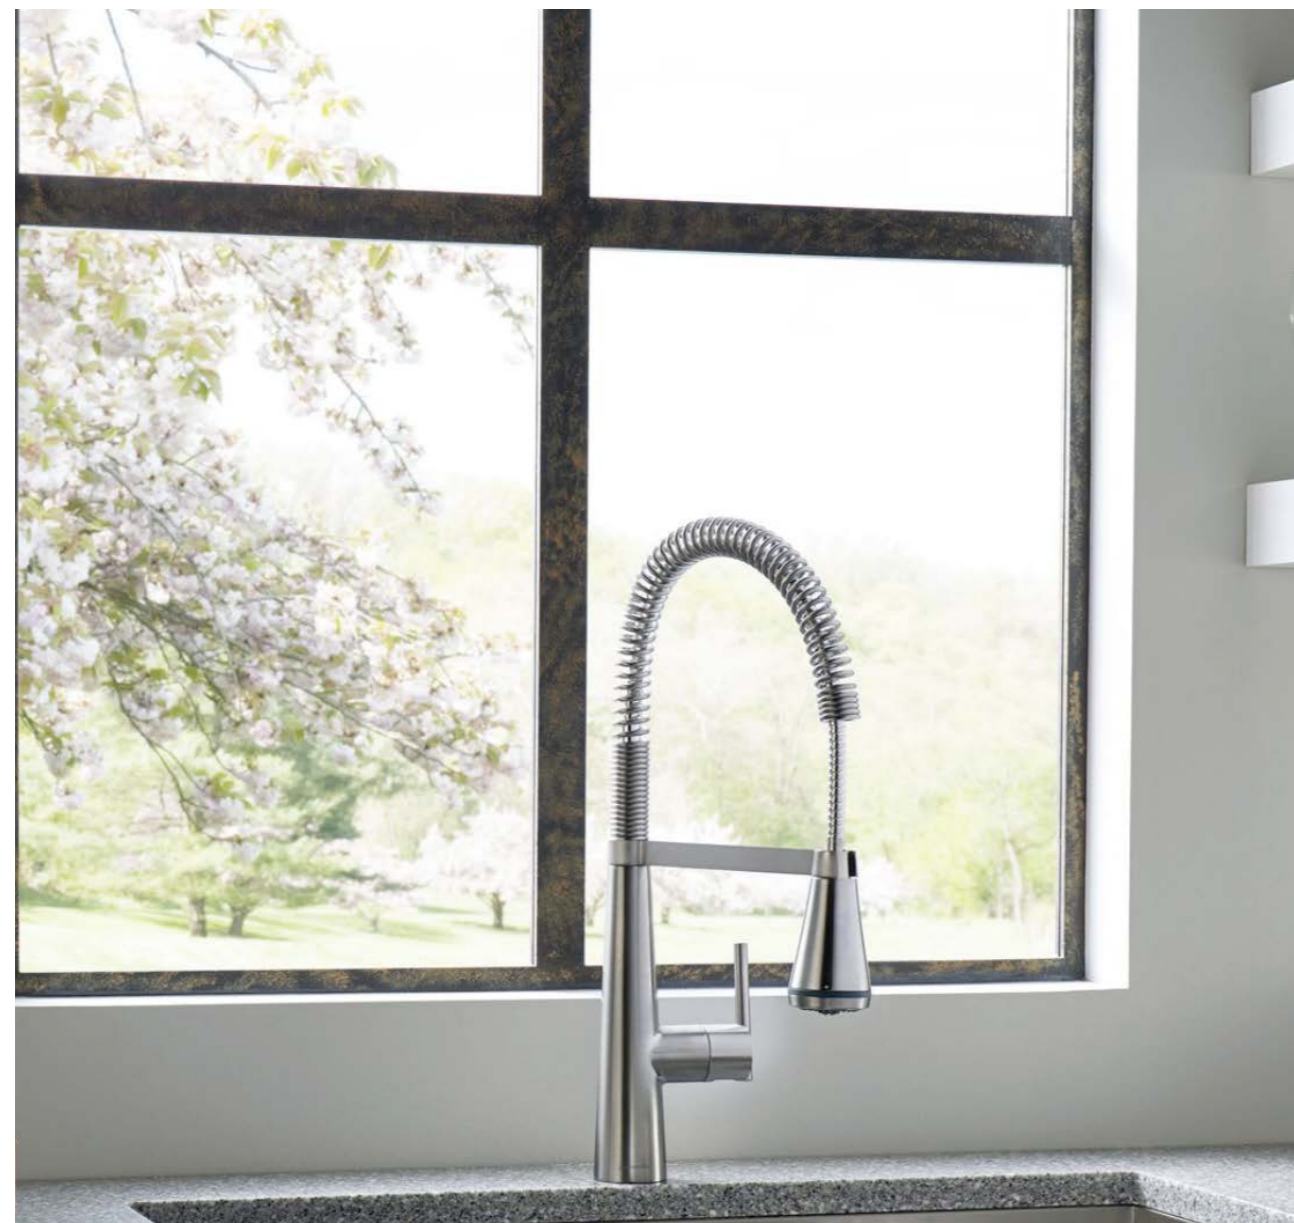

KITCHEN COLLECTION

SEMI-PRO

Dual Functionality

CRANACH semi-pro faucets have a dual-function sprayer that can switch between a powerful spray and a steady stream, making it versatile for various tasks.

Professional Aesthetic

Our design mimics that of commercial kitchen faucets, adding a touch of elegance and sophistication to home kitchens.

- C59.SP01.CP Polished Chrome
- C59.SP01.MB Matte Black
- C59.SP01.BN Brushed Nickel
- C59.SP01.BG Brushed Gold

KITCHEN SINK FAUCET **C59.SP01**

DESCRIPTION

- Pull down showerhead
- Ceramic cartridge
- Dual spray

- C59.SP02.CP Polished Chrome
- C59.SP02.MB Matte Black
- C59.SP02.BN Brushed Nickel
- C59.SP02.BG Brushed Gold

KITCHEN SINK FAUCET **C59.SP02**

DESCRIPTION

- Pull down showerhead
- Ceramic cartridge
- Dual spray

- C59.SP03.CP Polished Chrome
- C59.SP03.MB Matte Black
- C59.SP03.BN Brushed Nickel
- C59.SP03.BG Brushed Gold

KITCHEN SINK FAUCET **C59.SP03**

DESCRIPTION

- Pull down showerhead
- Ceramic cartridge
- Dual spray

- C59.SP05.CP Polished Chrome
- C59.SP05.MB Matte Black
- C59.SP05.BN Brushed Nickel
- C59.SP05.BG Brushed Gold

KITCHEN SINK FAUCET **C59.SP05**

DESCRIPTION

- Pull down showerhead
- Ceramic cartridge
- Dual spray