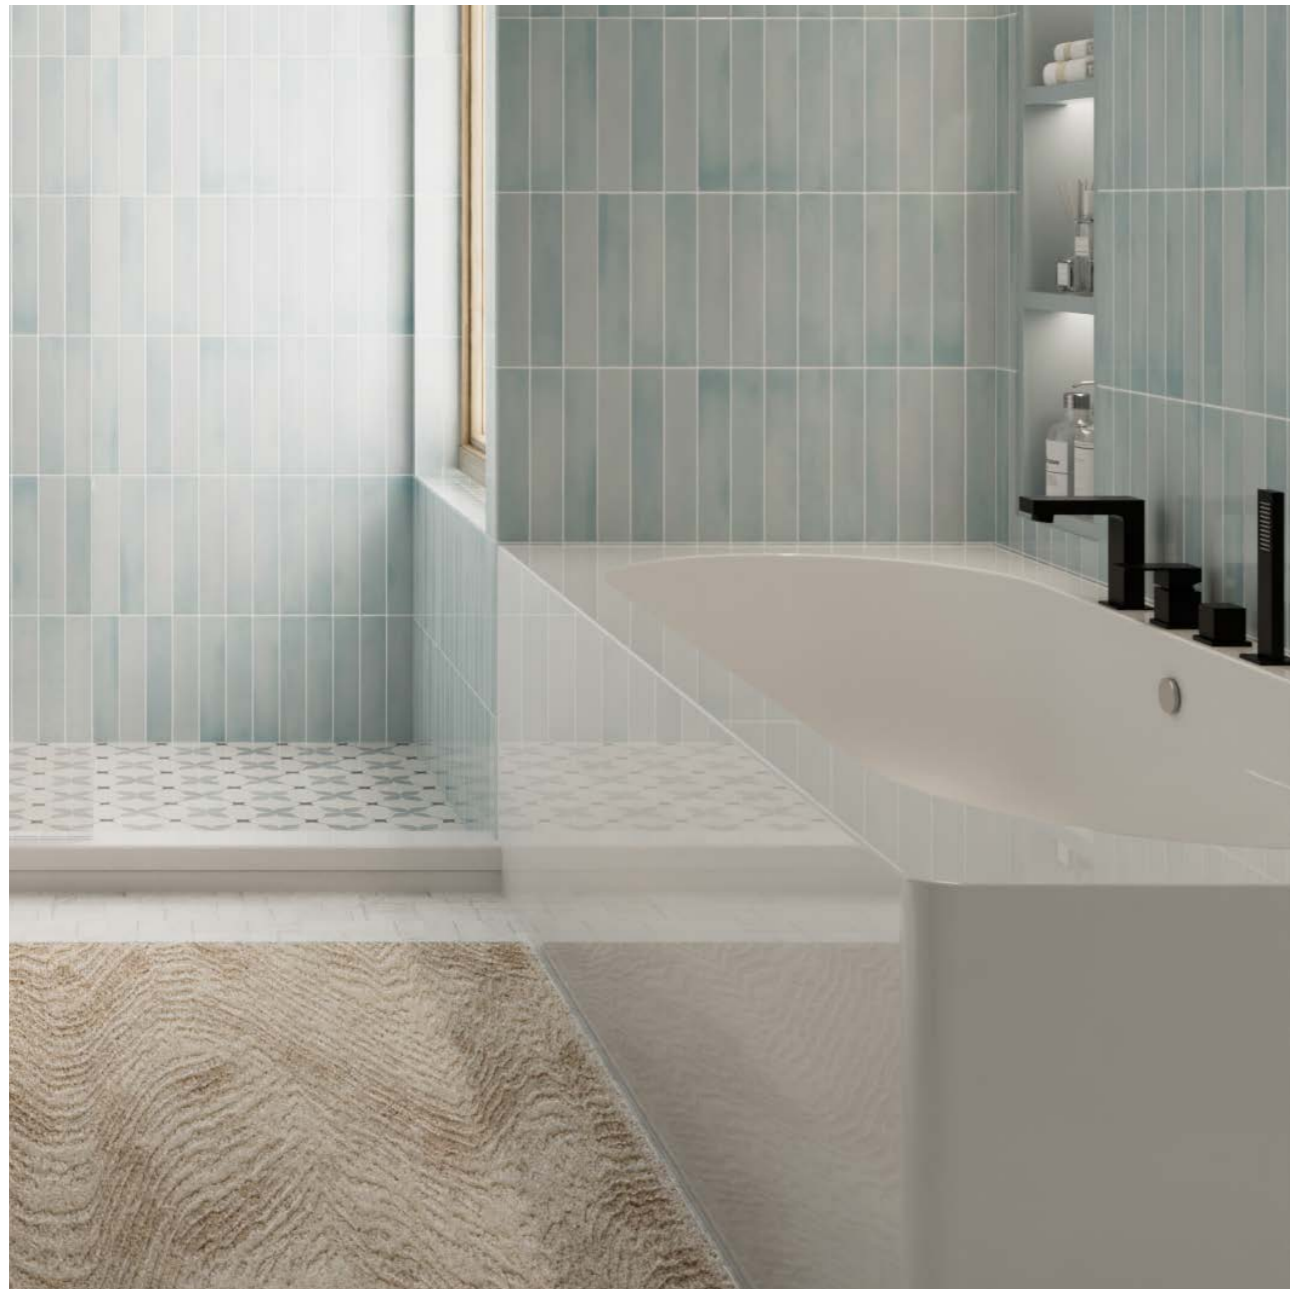

C02.GU01 DECK-MOUNT BATH FAUCET WITH HANDSHOWER

C02.GU01.CP
C02.GU01.MB
C02.GU01.BN
C02.GU01.BG

Polished Chrome
Matte Black
Brushed Nickel
Brushed Gold

A single handle controls both on/off activation and temperature setting
Knob diverter
Includes metal handshower

DESCRIPTION