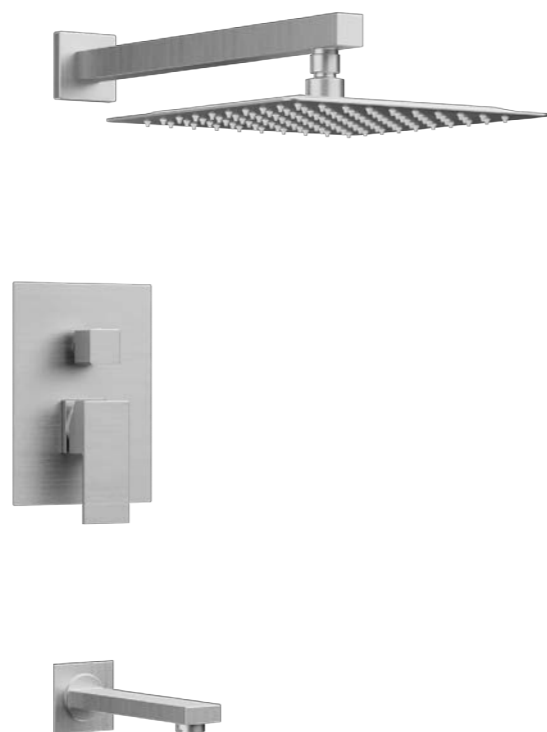

TUB AND SHOWER SET: VERSATILITY MEETS ELEGANCE

Cranach tub and Shower Set offers the perfect combination of functionality and style, allowing you to seamlessly transition between a refreshing shower and a relaxing bath. Designed for those who appreciate both convenience and luxury, this set enhances your bathroom experience with its elegant design and versatile features.

Dual Functionality: Easily switch between an invigorating shower and a soothing bath, all within the same space.

Sleek Design: Crafted to complement any bathroom aesthetic, adding a touch of sophistication to your space.

Durable Construction: Made from high-quality materials to ensure long-lasting performance and reliability.