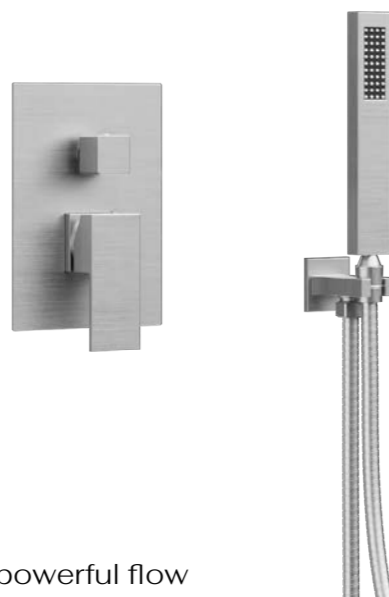

SHOWER KIT SOLUTIONS: VERSATILITY AND PERFORMANCE FOR EVERY BATHROOM

Cranach shower kits combine high-performance shower heads, versatile handshowers, and precision control valves to deliver a customized and efficient shower experience. Whether you're looking for a sleek, modern setup or a more luxurious experience, our shower kits offer endless possibilities to enhance your bathroom's functionality and style.

Shower Head: Enjoy a soothing, powerful flow with a design that fits perfectly into any bathroom aesthetic.

Handshower: Add flexibility to your routine with a handshower that offers both comfort and practicality, perfect for rinsing, cleaning, or focused water therapy.

Control Valve: Experience precise temperature and flow control with our reliable and easy-to-use valves, ensuring a consistent and enjoyable shower every time.