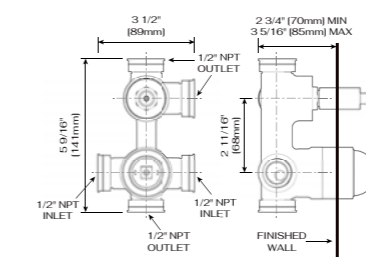

PRESSURE BALANCING TWO FUNCTION VALVE AND TRIM C66.PB12

DESCRIPTION

Brass valve included
Pressure balancing
1/2 female NPT inlet connections
Two 1/2 female NPT connections
2 position diverter

PRESSURE BALANCING THREE FUNCTION VALVE AND TRIM C66.PB13

DESCRIPTION

Brass valve included
Pressure balancing
1/2 female NPT inlet connections
Three 1/2 female NPT connections
3 position diverter