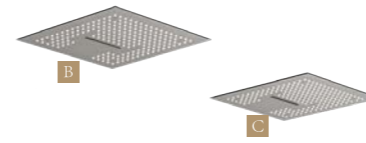

Chromotherapy Couple Shower System

Six-function shower system

Outlet control:

Six independent outlets
Three simultaneous outlets

Includes:

- A: C66.TB36
- B: C10.BR01
- C: C10.BR01
- D: C05.CR83
- E: C05.CR83