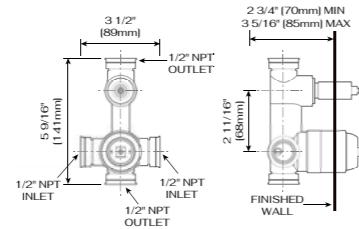

C66.PB22 PRESSURE BALANCING TWO FUNCTION VALVE AND TRIM