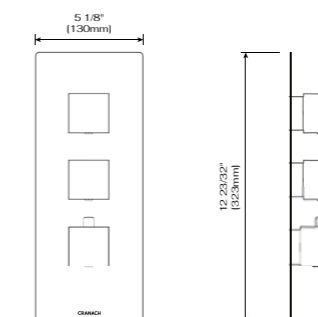

THERMOSTATICS TWO FUNCTION VALVE AND TRIM C66.TB12

DESCRIPTION

Brass valve included
Thermostatics
1/2 female NPT inlet
Two 1/2 male NPT connections
2 position diverter

THERMOSTATICS TWO FUNCTION VALVE AND TRIM C66.TB22

DESCRIPTION

Brass valve included
Thermostatics
1/2 female NPT inlet
Two 1/2 male NPT connections
2 position diverter