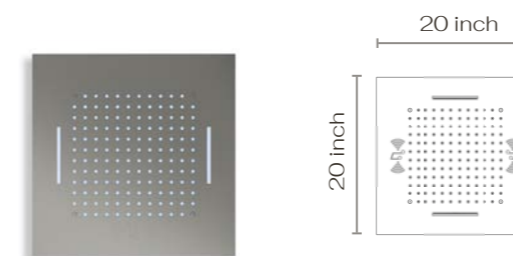

THREE FUNCTION HYDRO+CHROMO+SOUND THERAPY SHOWERHEAD C10.SL02

DESCRIPTION

Showerhead Functions:
3 functions, rain spray/waterfall/mist spray
Connection Size: 3/4"
Connection Type: NPT
RGB Led Lights Chromotherapy,
low voltage transformer
Installation Type: Recessed
Showerhead Type: 20*20 inch
Bluetooth music integrated
64 color LED controller