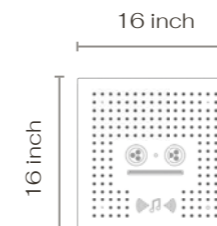

DESCRIPTION

Showerhead Functions:
2 functions, rain spray/waterfall
Connection Size: 3/4"
Connection Type: NPT
RGB Led Lights Chromotherapy,
low voltage transformer
Installation Type: Recessed
Showerhead Type: 16 inch square
64 color LED controller

THREE FUNCTION CHROMO + SOUND THERAPY SHOWERHEAD C10.BR02