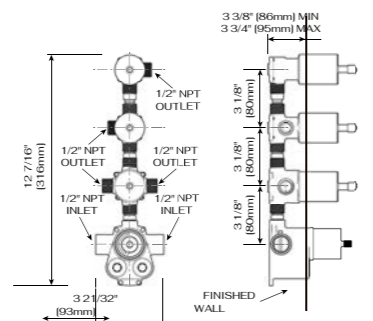

DESCRIPTION

4 outlets
Brass valve included
Thermostatics
1/2 female NPT inlet
Four 3/4 male NPT connections
4 position diverter