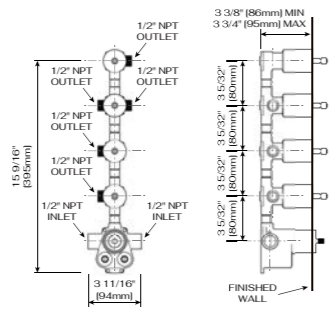

DESCRIPTION

Brass valve included
Thermostatics
1/2 female NPT inlet
Five 3/4 male NPT connections
5 position diverter