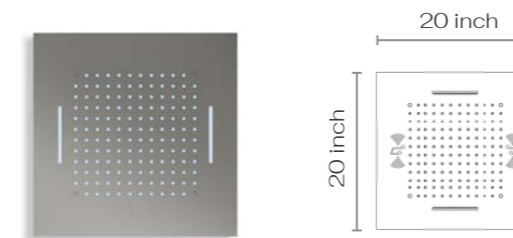

TWO FUNCTION HYDRO+CHROMO+SOUND THERAPY SHOWERHEAD C10.SL01

DESCRIPTION

Showerhead Functions:
 2 function rain spray/waterfall
Connection Size: 3/4"
Connection Type: NPT
RGB Led Lights Chromotherapy,
 low voltage transformer
Installation Type: Recessed
Showerhead Type: 20*20 inch
 64 color LED controller
 Bluetooth music integrated