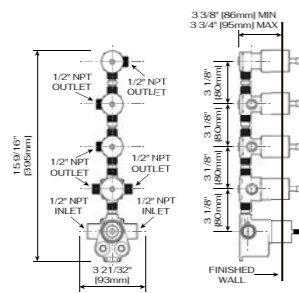

C66.TB45 THERMOSTATICS FIVE FUNCTION VALVE AND TRIM

DESCRIPTION

Brass valve included
Thermostatics
1/2 female NPT inlet
Five 3/4 male NPT connections
5 position diverter