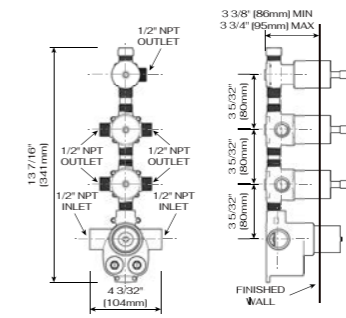

DESCRIPTION

Brass valve included
Thermostatics
1/2 female NPT inlet
Five 3/4 male NPT connections
5 position diverter