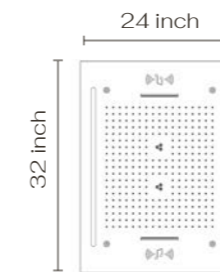

C10.SL23 THREE FUNCTION HYDRO+CHROMO THERAPY SHOWERHEAD

DESCRIPTION

Showerhead Functions:
3 functions,rain/waterfall/massage
Connection Size: 3/4"
Connection Type: NPT
RGB Led Lights Chromotherapy,
low voltage transformer
Installation Type: Recessed
Showerhead Type: 700*400 mm
64 color LED controller

THREE FUNCTION HYDRO+CHROMO+SOUND THERAPY SHOWERHEAD **C10.SL31**

DESCRIPTION

Showerhead Functions:
rain spray/waterfall/massage
Connection Size: 3/4"
Connection Type: NPT
RGB Led Lights Chromotherapy,
low voltage transformer
Installation Type: Recessed
Showerhead Type: 800*600 mm
64 color LED controller
Bluetooth music integrated

C10.SL21 THREE FUNCTION HYDRO+CHROMO+SOUND THERAPY SHOWERHEAD

DESCRIPTION

Showerhead Functions:
3 functions,rain/waterfall/massage
Connection Size: 3/4"
Connection Type: NPT
RGB Led Lights Chromotherapy,
low voltage transformer
Installation Type: Recessed
Showerhead Type: 700*400 mm
Bluetooth music integrated
64 color LED controller

FOUR FUNCTION HYDRO+CHROMO+SOUND THERAPY SHOWERHEAD **C10.SL32**

DESCRIPTION

Showerhead Functions:
rain spray/waterfall/massage/mist spray
Connection Size: 3/4"
Connection Type: NPT
RGB Led Lights Chromotherapy,
low voltage transformer
Installation Type: Recessed
Showerhead Type: 800*600 mm
64 color LED controller
Bluetooth music integrated

C10.SL24 FOUR FUNCTION HYDRO+CHROMO THERAPY SHOWERHEAD

DESCRIPTION

Showerhead Functions:
4 functions,rain/waterfall/massage/mist
Connection Size: 3/4"
Connection Type: NPT
RGB Led Lights Chromotherapy,
low voltage transformer
Installation Type: Recessed
Showerhead Type: 700*400 mm
64 color LED controller

C10.SL22 FOUR FUNCTION HYDRO+CHROMO+SOUND THERAPY SHOWERHEAD

DESCRIPTION