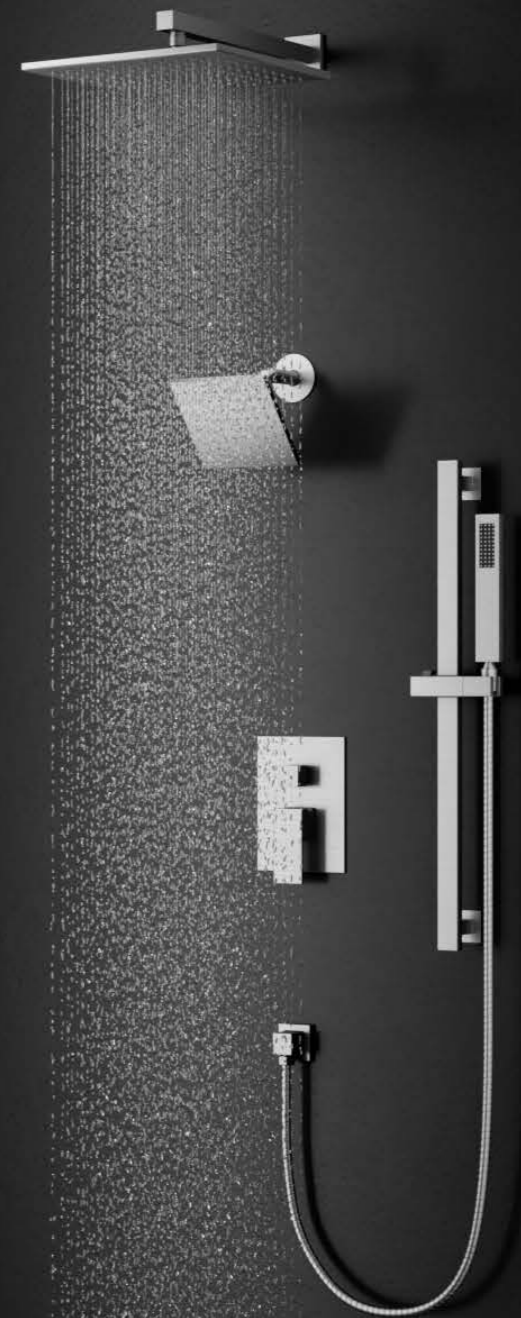

FARNE

RAIN SPRAY

FINISH

STRENGTH AND STYLE COMBINED

Transform your bathroom with the FARNE Collection, designed to bring both durability and modern elegance. With its solid construction, FARNE ensures a reliable, high-performance shower experience without compromising on style.

Premium Construction

Crafted with high-quality materials, FARNE is built for long-lasting performance and durability.

Versatile Sizes

Available in 6", 8", 10", and 12" sizes, with both round and square options, FARNE fits a variety of bathroom styles.