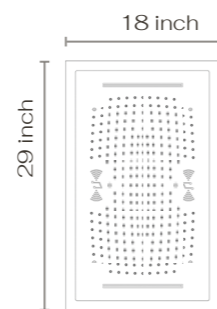

C10.BU31 TWO FUNCTION HYDRO+CHROMO+SOUND THERAPY SHOWERHEAD

DESCRIPTION

Showerhead Functions:

2 functions, rain/waterfall

Connection Size: 3/4"

Connection Type: NPT

RGB Led Lights Chromotherapy,
low voltage transformer

Installation Type: Surface mounted

Showerhead Type: 725*445 mm

64 color LED controller

Bluetooth music integrated

C10.BU41 THREE FUNCTION HYDRO+CHROMO+SOUND THERAPY SHOWERHEAD

DESCRIPTION

Showerhead Functions:

3 functions, rain/waterfall/massage

Connection Size: 3/4"

Connection Type: NPT

RGB Led Lights Chromotherapy,
low voltage transformer

Installation Type: Surface mounted

Showerhead Type: 900*400 mm

Bluetooth music integrated

64 color LED controller