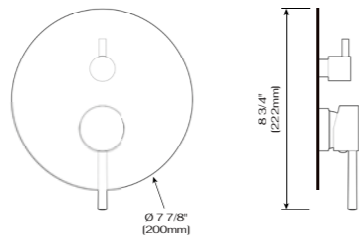

C66.PB23 PRESSURE BALANCING THREE FUNCTION VALVE AND TRIM