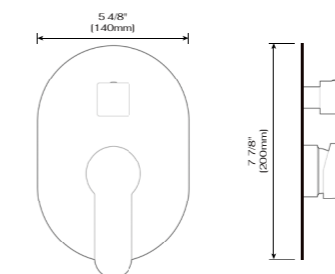

PRESSURE BALANCING THREE FUNCTION VALVE AND TRIM C66.PB13

DESCRIPTION

Brass valve included
Pressure balancing
1/2 female NPT inlet connections
Three 1/2 female NPT connections
3 position diverter