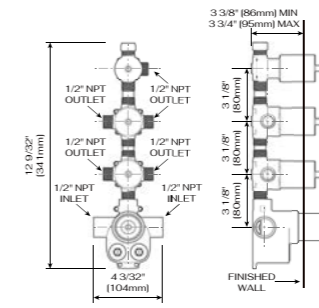

DESCRIPTION

Brass valve included
Thermostatics
1/2 female NPT inlet
Five 3/4 male NPT connections
5 position diverter