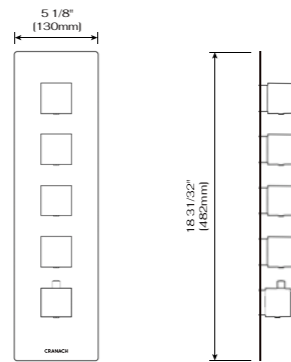

C66.TB45 THERMOSTATICS FIVE FUNCTION VALVE AND TRIM

DESCRIPTION

Brass valve included
Thermostatics
1/2 female NPT inlet
Five 3/4 male NPT connections
5 position diverter