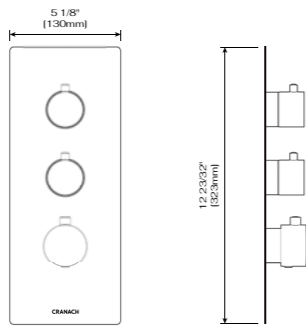

C66.TA24H THERMOSTATICS FOUR FUNCTION HIGH FLOW VALVE AND TRIM