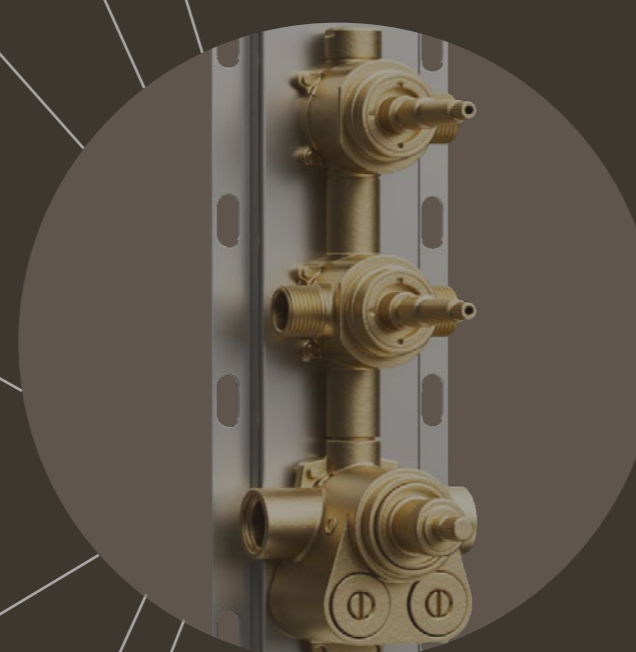

POLISHED INTERIORS

Meticulously crafted to minimize flow loss, ensuring optimal water flow and enhanced performance.

FORGED-BRASS VALVE BODY

Dezincification-resistant forged-brass body delivers long-term reliability in even the most aggressive water conditions.

VALVE CONNECTION

The valve body is available with NPT connections, compatible with the most popular pipe materials.

THERMOSTATIC TECHNOLOGY

Thermostatic valve allows for a flow of up to 9GPM, filling tubs 80% faster than 5GPM valves, and ideal for multiple shower outlets.

ROUGH-IN GUIDE

Simplifies installatio of finished wall treatment

HIGH TEMPERATURE LIMIT STOP

Allow for a maximum water temperature to be set at installion for comfort and safety

VERSATILE INSTALLATION WITH METAL PLATE DESIGN

The valve features a metal plate installation, offering easy and secure fitting for both thin-wall and standard wall applications.

THERMOSTATICS TWO FUNCTION VALVE AND TRIM C66.TA12

DESCRIPTION

Brass valve included
Thermostatics
1/2 female NPT inlet
Two 1/2 male NPT connections
2 position diverter

THERMOSTATICS TWO FUNCTION VALVE AND TRIM C66.TA22

DESCRIPTION

Brass valve included
Thermostatics
1/2 female NPT inlet
Two 1/2 male NPT connections
2 position diverter