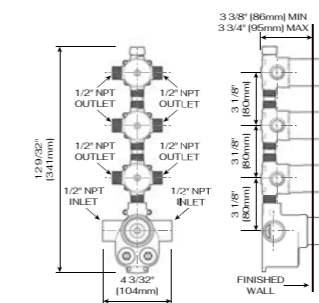

DESCRIPTION

Brass valve included
Thermostatics
1/2 female NPT inlet
Four 3/4 male NPT
4 position diverter

THERMOSTATICS SIX FUNCTION HIGH FLOW VALVE AND TRIM

C66.TB36

DESCRIPTION

Brass valve included
Thermostatics
1/2 female NPT inlet
Six 3/4 male NPT connections
6 position diverter