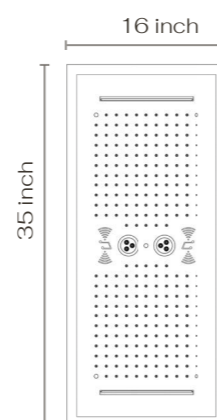

C10.BU31 TWO FUNCTION HYDRO+CHROMO+SOUND THERAPY SHOWERHEAD

DESCRIPTION

Showerhead Functions:

2 functions, rain/waterfall

Connection Size: 3/4"

Connection Type: NPT

RGB Led Lights Chromotherapy,
low voltage transformer

Installation Type: Surface mounted

Showerhead Type: 725*445 mm

64 color LED controller

Bluetooth music integrated

C10.BU41 THREE FUNCTION HYDRO+CHROMO+SOUND THERAPY SHOWERHEAD

DESCRIPTION

Showerhead Functions:

3 functions, rain/waterfall/massage

Connection Size: 3/4"

Connection Type: NPT

RGB Led Lights Chromotherapy,
low voltage transformer

Installation Type: Surface mounted

Showerhead Type: 900*400 mm

Bluetooth music integrated

64 color LED controller