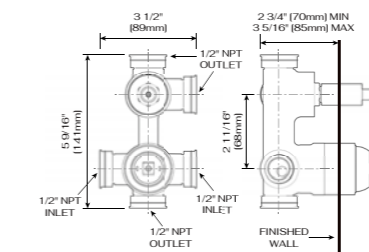

POLISHED INTERIORS

Meticulously crafted to minimize flow loss, ensuring optimal water flow and enhanced performance.

FORGED-BRASS VALVE BODY

Dezincification-resistant forged-brass body delivers long-term reliability in even the most aggressive water conditions.

VALVE CONNECTION

The valve body is available with NPT connections, compatible with the most popular pipe materials.

PRESSURE BALANCING TECHNOLOGY

Cartridge utilizes Cranach's pressure-balancing technology for accurate and reliable performance.

ROUGH-IN GUIDE

Simplifies installation of finished wall treatment

HIGH TEMPERATURE LIMIT STOP

Allow for a maximum water temperature to be set at installation for comfort and safety

VERSATILE INSTALLATION WITH METAL PLATE DESIGN:

The valve features a metal plate installation, offering easy and secure fitting for both thin-wall and standard wall applications.

PRESSURE BALANCING THREE FUNCTION VALVE AND TRIM C66.PB03

DESCRIPTION

Brass valve included
Pressure balancing
1/2 female NPT inlet connections
Three 1/2 female NPT connections
3 position diverter