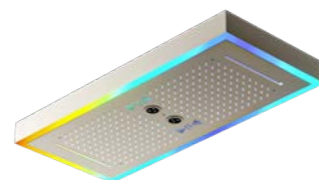

C10.BU31 TWO FUNCTION HYDRO+CHROMO+SOUND THERAPY SHOWERHEAD

DESCRIPTION

Showerhead Functions:

2 functions, rain/waterfall

Connection Size: 3/4"

Connection Type: NPT

RGB Led Lights Chromotherapy,
low voltage transformer

Installation Type: Surface mounted

Showerhead Type: 725*445 mm

64 color LED controller

Bluetooth music integrated

C10.BU41 THREE FUNCTION HYDRO+CHROMO+SOUND THERAPY SHOWERHEAD

DESCRIPTION

Showerhead Functions:

3 functions, rain/waterfall/massage

Connection Size: 3/4"

Connection Type: NPT

RGB Led Lights Chromotherapy,
low voltage transformer

Installation Type: Surface mounted

Showerhead Type: 900*400 mm

Bluetooth music integrated

64 color LED controller