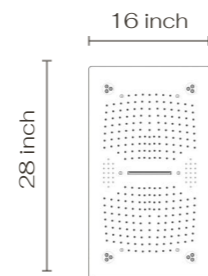

C10.SL23 THREE FUNCTION HYDRO+CHROMO THERAPY SHOWERHEAD

DESCRIPTION

Showerhead Functions:
3 functions,rain/waterfall/massage
Connection Size: 3/4"
Connection Type: NPT
RGB Led Lights Chromotherapy,
low voltage transformer
Installation Type: Recessed
Showerhead Type: 700*400 mm
64 color LED controller

THREE FUNCTION HYDRO+CHROMO+SOUND THERAPY SHOWERHEAD **C10.SL31**

DESCRIPTION

Showerhead Functions:
rain spray/waterfall/massage
Connection Size: 3/4"
Connection Type: NPT
RGB Led Lights Chromotherapy,
low voltage transformer
Installation Type: Recessed
Showerhead Type: 800*600 mm
64 color LED controller
Bluetooth music integrated

C10.SL21 THREE FUNCTION HYDRO+CHROMO+SOUND THERAPY SHOWERHEAD

DESCRIPTION

Showerhead Functions:
3 functions,rain/waterfall/massage
Connection Size: 3/4"
Connection Type: NPT
RGB Led Lights Chromotherapy,
low voltage transformer
Installation Type: Recessed
Showerhead Type: 700*400 mm
Bluetooth music integrated
64 color LED controller

FOUR FUNCTION HYDRO+CHROMO+SOUND THERAPY SHOWERHEAD **C10.SL32**

DESCRIPTION

Showerhead Functions:
rain spray/waterfall/massage/mist spray
Connection Size: 3/4"
Connection Type: NPT
RGB Led Lights Chromotherapy,
low voltage transformer
Installation Type: Recessed
Showerhead Type: 800*600 mm
64 color LED controller
Bluetooth music integrated

C10.SL24 FOUR FUNCTION HYDRO+CHROMO THERAPY SHOWERHEAD

DESCRIPTION

Showerhead Functions:
4 functions,rain/waterfall/massage/mist
Connection Size: 3/4"
Connection Type: NPT
RGB Led Lights Chromotherapy,
low voltage transformer
Installation Type: Recessed
Showerhead Type: 700*400 mm
64 color LED controller

C10.SL22 FOUR FUNCTION HYDRO+CHROMO+SOUND THERAPY SHOWERHEAD

DESCRIPTION