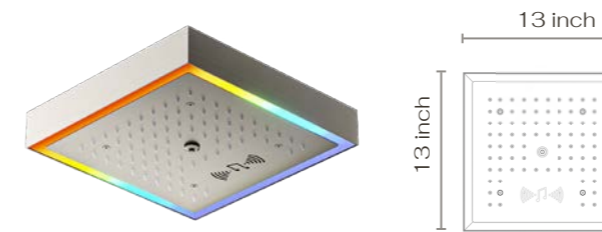

TWO FUNCTION HYDRO+CHROMO+SOUND THERAPY SHOWERHEAD C10.BU02

DESCRIPTION

Showerhead Functions:
2 functions, rain spray/mist
Connection Size: 3/4"
Connection Type: NPT
RGB Led Lights Chromotherapy,
low voltage transformer
Installation Type: Surface mounted
Showerhead Type: 338*338 mm
Bluetooth music integrated
64 color LED controller