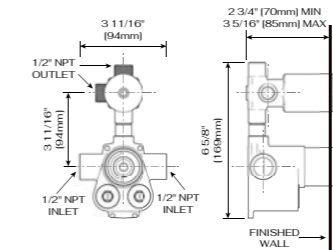

THERMOSTATICS TWO FUNCTION VALVE AND TRIM C66.TA12

DESCRIPTION

Brass valve included
Thermostatics
1/2 female NPT inlet
Two 1/2 male NPT connections
2 position diverter

THERMOSTATICS TWO FUNCTION VALVE AND TRIM C66.TA22

DESCRIPTION

Brass valve included
Thermostatics
1/2 female NPT inlet
Two 1/2 male NPT connections
2 position diverter