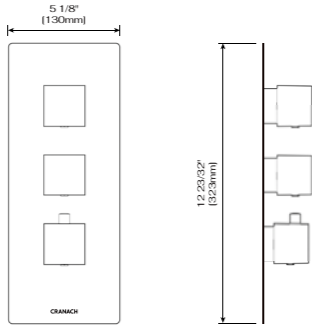

C66.TB23H THERMOSTATICS TWO FUNCTION VALVE AND TRIM