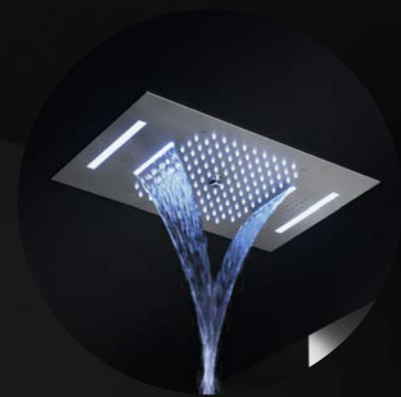

Versatile Sizes: Available in a range of sizes from single to double shower systems, offering a perfect fit for any bathroom space and need.

Multiple Spray Modes: Choose from a variety of sprays including Rain Spray, Waterfall, Massage Spray, and Mist Spray, each designed to provide a unique and personalized shower experience.

Chromotherapy LED Lighting: Integrated LED lighting enhances your shower with soothing colors that promote relaxation, mood balance, and wellness.

Bluetooth Integration: For the ultimate shower experience, the ISLAY Plus version includes a Bluetooth speaker to stream music, podcasts, or calming sounds directly in your shower.

Sleek, Modern Design: The contemporary look of the ISLAY Collection, with its clean lines and premium finish, complements any bathroom style while providing a luxurious shower experience.

Durable Construction: Made from high-quality materials, ISLAY ensures long-lasting performance and ease of maintenance, keeping your shower head in top condition for years.