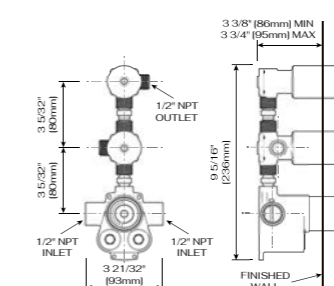

DESCRIPTION

Brass valve included
Thermostatics
1/2 female NPT inlet
Two 1/2 male NPT connections
2 position diverter

THERMOSTATICS TWO FUNCTION VALVE AND TRIM C66.TB22

DESCRIPTION

Brass valve included
Thermostatics
1/2 female NPT inlet
Two 1/2 male NPT connections
2 position diverter