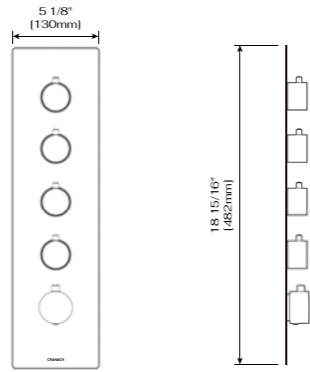

C66.TA45 THERMOSTATICS FIVE FUNCTION VALVE AND TRIM