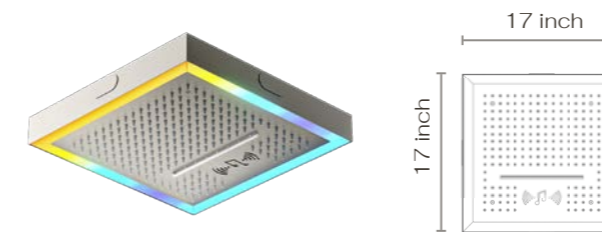

DESCRIPTION

Showerhead Functions: rain spray
Connection Size: 3/4"
Connection Type: NPT
RGB Led Lights Chromotherapy,
 low voltage transformer
Installation Type: Surface mounted
Showerhead Type: 338*338 mm
 64 color LED controller

TWO FUNCTION HYDRO+CHROMO+SOUND THERAPY SHOWERHEAD C10.BU02

DESCRIPTION

Showerhead Functions:
 2 functions, rain spray/mist
Connection Size: 3/4"
Connection Type: NPT
RGB Led Lights Chromotherapy,
 low voltage transformer
Installation Type: Surface mounted
Showerhead Type: 338*338 mm
 Bluetooth music integrated
 64 color LED controller

TWO FUNCTION HYDRO+CHROMO+SOUND THERAPY SHOWERHEAD C10.BU11

DESCRIPTION

Showerhead Functions:
 2 functions, rain and waterfall
Connection Size: 3/4"
Connection Type: NPT
RGB Led Lights Chromotherapy,
 low voltage transformer
Installation Type: Surface mounted
Showerhead Type: 438*438 mm
 Bluetooth music integrated
 64 color LED controller