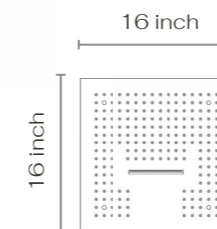

TWO FUNCTION HYDRO+CHROMOTHERAPY SHOWERHEAD C10.BR01

DESCRIPTION

Showerhead Functions:
2 functions, rain spray/waterfall
Connection Size: 3/4"
Connection Type: NPT
RGB Led Lights Chromotherapy,
low voltage transformer
Installation Type: Recessed
Showerhead Type: 16 inch square
64 color LED controller