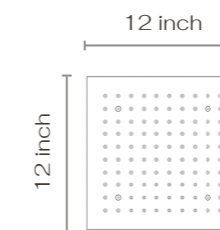

DESCRIPTION

Showerhead Functions: Single function
Connection Size: 3/4"
Connection Type: NPT
64-color Led Lights Chromotherapy,
low voltage transformer
Installation: Ceiling mount
Showerhead Type: 12 inch square
64 color LED controller