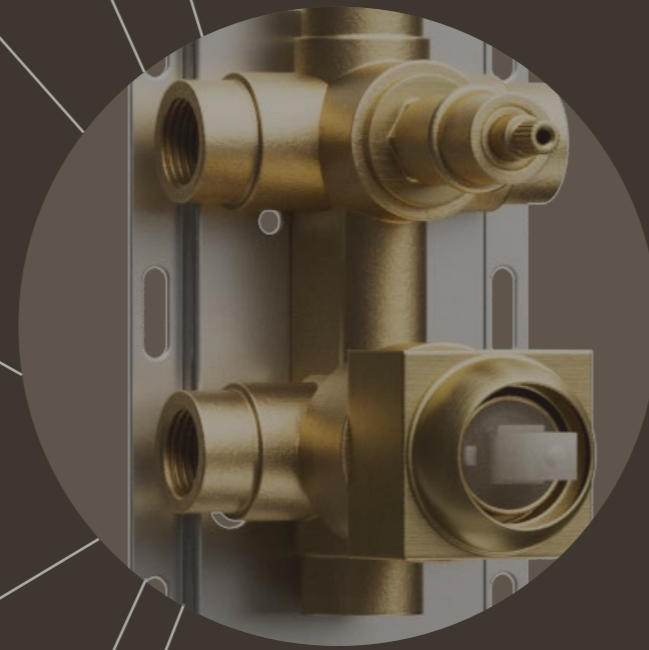

POLISHED INTERIORS

Meticulously crafted to minimize flow loss, ensuring optimal water flow and enhanced performance.

FORGED-BRASS VALVE BODY

Dezincification-resistant forged-brass body delivers long-term reliability in even the most aggressive water conditions.

VALVE CONNECTION

The valve body is available with NPT connections, compatible with the most popular pipe materials.

PRESSURE BALANCING TECHNOLOGY

Cartridge utilizes Cranach's pressure-balancing technology for accurate and reliable performance.

The valve features a metal plate installation, offering easy and secure fitting for both thin-wall and standard wall applications.

**PRESSURE BALANCING THREE FUNCTION VALVE AND TRIM C66.PB03****DESCRIPTION**