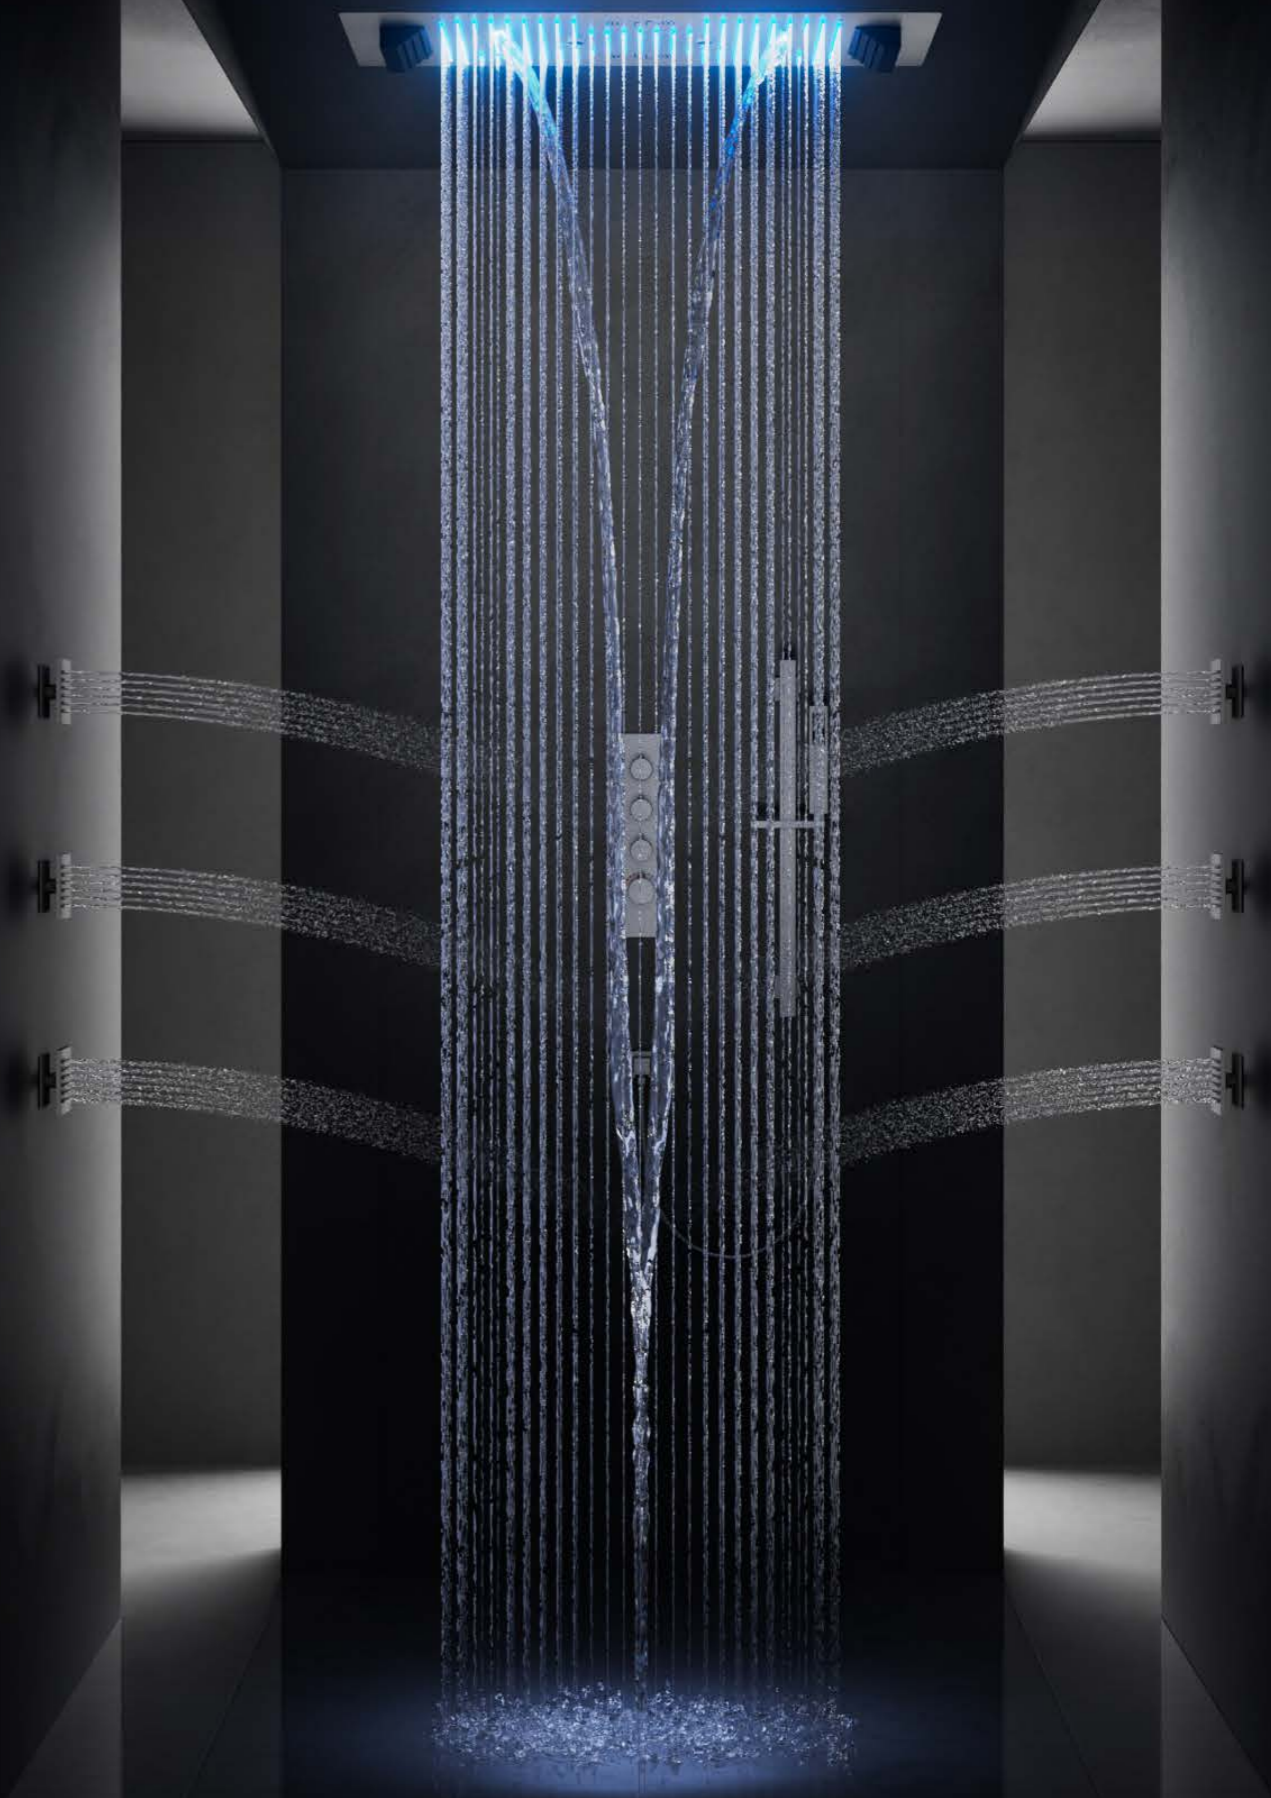

ORKNEY

RAIN SPRAY

WATERFALL

RAIN WATERFALL

MISC SPRAY

FINISH

ULTIMATE WELLNESS FOR COUPLES

Elevate your shower experience with the ORKNEY Collection, designed specifically for wellness and relaxation. With multiple spray modes, integrated Bluetooth speakers, and sleek design, ORKNEY transforms any shower into a luxurious, multi-sensory experience for couples. Its four distinct spray modes—Waterfall, Rain Waterfall, Rain Spray, and Mist Spray—allow you to customize your shower to meet your unique needs, whether you're looking for a relaxing escape or an invigorating start to the day.