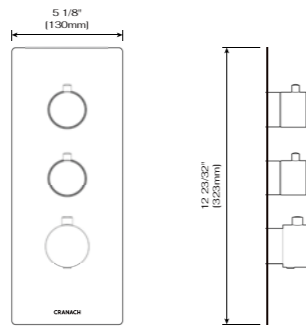

C66.TA23H THERMOSTATICS THREE FUNCTION HIGH FLOW VALVE AND TRIM