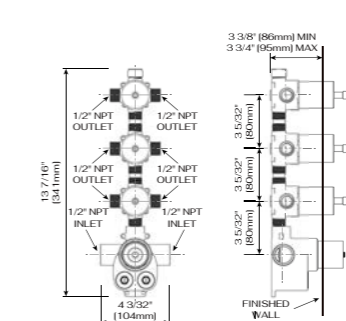

4 outlets
 Brass valve included
 Thermostatics
 1/2 female NPT inlet
 Four 3/4 male NPT connections
 4 position diverter

THERMOSTATICS FOUR FUNCTION HIGH FLOW VALVE AND TRIM

C66.TA36

DESCRIPTION

Brass valve included
 Thermostatics
 1/2 female NPT inlet
 Six 3/4 male NPT connections
 6 position diverter