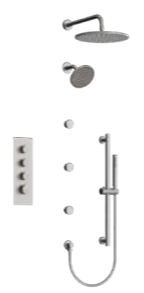

FARNE FOUR-FUNCTION WELLNESS DUAL SHOWER SYSTEM

C08.FA02

DESCRIPTION

C08.FA02.CP Polished Chrome
C08.FA02.MB Matte Black
C08.FA02.BN Brushed Nickel
C08.FA02.BG Brushed Gold

10" Single Function Showerhead
6" Single Function Shower head
Connection Type: NPT
Thermostatic technology
4 position diverter
Up to three simultaneous outlets
Showerhead Type: Wall mount
3 body jets