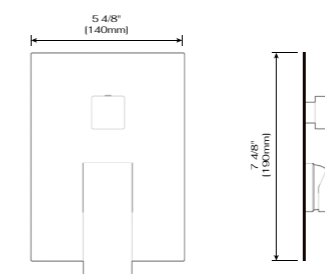

POLISHED INTERIORS

Meticulously crafted to minimize flow loss, ensuring optimal water flow and enhanced performance.

FORGED-BRASS VALVE BODY

Dezincification-resistant forged-brass body delivers long-term reliability in even the most aggressive water conditions.

VALVE CONNECTION

The valve body is available with NPT connections, compatible with the most popular pipe materials.

PRESSURE BALANCING TECHNOLOGY

Cartridge utilizes Cranach's pressure-balancing technology for accurate and reliable performance.

ROUGH-IN GUIDE

Simplifies installation of finished wall treatment

HIGH TEMPERATURE LIMIT STOP

Allow for a maximum water temperature to be set at installation for comfort and safety

VERSATILE INSTALLATION WITH METAL PLATE DESIGN:

The valve features a metal plate installation, offering easy and secure fitting for both thin-wall and standard wall applications.

PRESSURE BALANCING THREE FUNCTION VALVE AND TRIM C66.PB03

DESCRIPTION

Brass valve included
Pressure balancing
1/2 female NPT inlet connections
Three 1/2 female NPT connections
3 position diverter