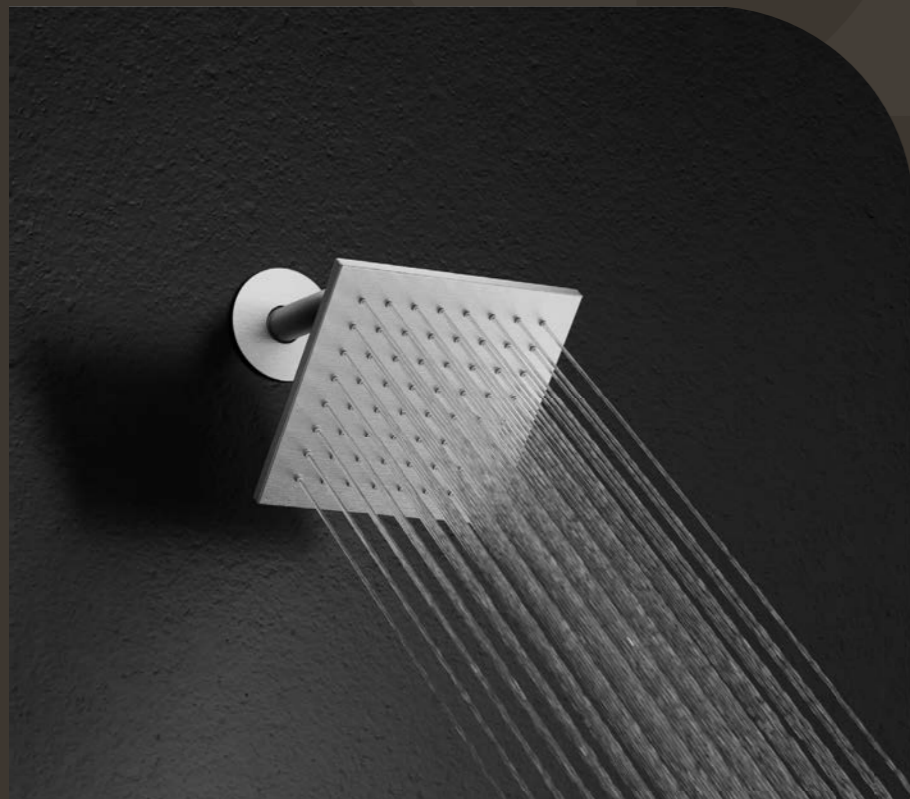

Premium Construction

Crafted with high-quality materials, FARNE is built for long-lasting performance and durability.

Versatile Sizes

Available in 6", 8", 10", and 12" sizes, with both round and square options, FARNE fits a variety of bathroom styles.

Innovative Nozzles

The FARNE Collection features high-grade silicone nozzles that are soft, durable, and easy to clean. Designed to maintain consistent water flow, they ensure a comfortable shower every time while simplifying maintenance.