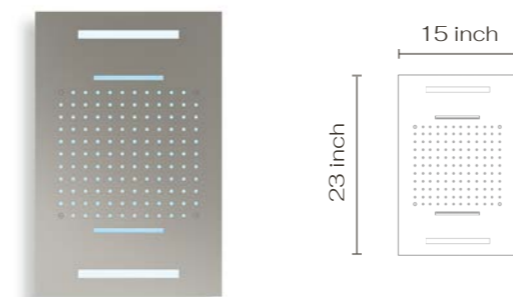

THREE FUNCTION HYDRO+CHROMO+SOUND THERAPY SHOWERHEAD C10.SL12

DESCRIPTION

Showerhead Functions:
3 functions, rain spray/waterfall/mist
Connection Size: 3/4"
Connection Type: NPT
RGB Led Lights Chromotherapy,
low voltage transformer
Installation Type: Recessed
Showerhead Type: 580*380 mm
Bluetooth music integrated
64 color LED controller