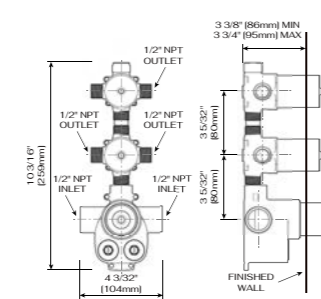

C66.TB24H THERMOSTATICS TWO FUNCTION VALVE AND TRIM