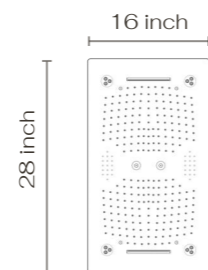

DESCRIPTION

Showerhead Functions:
4 functions,rain/waterfall/massage/mist
Connection Size: 3/4"
Connection Type: NPT
RGB Led Lights Chromotherapy,
low voltage transformer
Installation Type: Recessed
Showerhead Type: 700*400 mm
Bluetooth music integrated
64 color LED controller