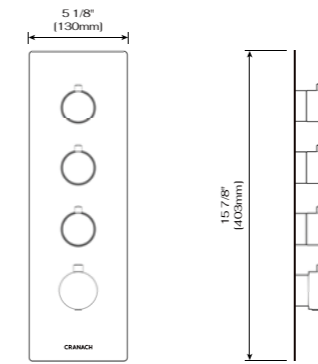

THERMOSTATICS THREE FUNCTION HIGH FLOW VALVE AND TRIM

C66.TA35