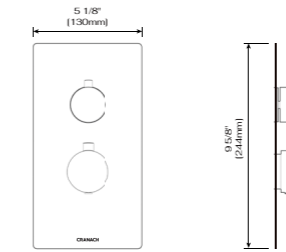

THERMOSTATICS TWO FUNCTION VALVE AND TRIM C66.TA12

DESCRIPTION

Brass valve included
Thermostatics
1/2 female NPT inlet
Two 1/2 male NPT connections
2 position diverter

THERMOSTATICS TWO FUNCTION VALVE AND TRIM C66.TA22

DESCRIPTION

Brass valve included
Thermostatics
1/2 female NPT inlet
Two 1/2 male NPT connections
2 position diverter