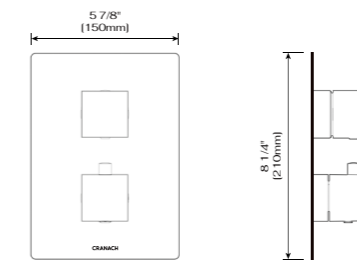

THERMOSTATICS TWO FUNCTION VALVE AND TRIM C66.TB12

DESCRIPTION

Brass valve included
Thermostatics
1/2 female NPT inlet
Two 1/2 male NPT connections
2 position diverter

THERMOSTATICS TWO FUNCTION VALVE AND TRIM C66.TB22

DESCRIPTION

Brass valve included
Thermostatics
1/2 female NPT inlet
Two 1/2 male NPT connections
2 position diverter