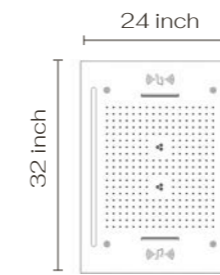

C10.SL23 THREE FUNCTION HYDRO+CHROMO THERAPY SHOWERHEAD

DESCRIPTION

Showerhead Functions:
3 functions,rain/waterfall/massage
Connection Size: 3/4"
Connection Type: NPT
RGB Led Lights Chromotherapy,
low voltage transformer
Installation Type: Recessed
Showerhead Type: 700*400 mm
64 color LED controller

THREE FUNCTION HYDRO+CHROMO+SOUND THERAPY SHOWERHEAD **C10.SL31**

DESCRIPTION

Showerhead Functions:
rain spray/waterfall/massage
Connection Size: 3/4"
Connection Type: NPT
RGB Led Lights Chromotherapy,
low voltage transformer
Installation Type: Recessed
Showerhead Type: 800*600 mm
64 color LED controller
Bluetooth music integrated

C10.SL21 THREE FUNCTION HYDRO+CHROMO+SOUND THERAPY SHOWERHEAD

DESCRIPTION

Showerhead Functions:
3 functions,rain/waterfall/massage
Connection Size: 3/4"
Connection Type: NPT
RGB Led Lights Chromotherapy,
low voltage transformer
Installation Type: Recessed
Showerhead Type: 700*400 mm
Bluetooth music integrated
64 color LED controller

FOUR FUNCTION HYDRO+CHROMO+SOUND THERAPY SHOWERHEAD **C10.SL32**

DESCRIPTION

Showerhead Functions:
rain spray/waterfall/massage/mist spray
Connection Size: 3/4"
Connection Type: NPT
RGB Led Lights Chromotherapy,
low voltage transformer
Installation Type: Recessed
Showerhead Type: 800*600 mm
64 color LED controller
Bluetooth music integrated

C10.SL24 FOUR FUNCTION HYDRO+CHROMO THERAPY SHOWERHEAD

DESCRIPTION

Showerhead Functions:
4 functions,rain/waterfall/massage/mist
Connection Size: 3/4"
Connection Type: NPT
RGB Led Lights Chromotherapy,
low voltage transformer
Installation Type: Recessed
Showerhead Type: 700*400 mm
64 color LED controller

C10.SL22 FOUR FUNCTION HYDRO+CHROMO+SOUND THERAPY SHOWERHEAD

DESCRIPTION