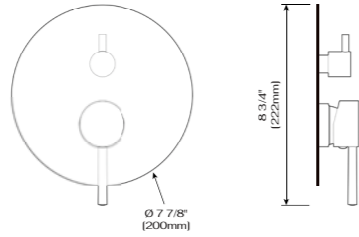

C66.PB22 PRESSURE BALANCING TWO FUNCTION VALVE AND TRIM