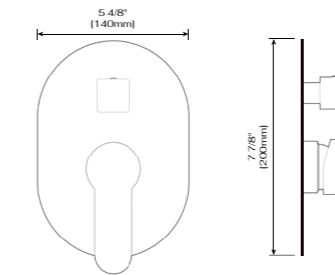

PRESSURE BALANCING TWO FUNCTION VALVE AND TRIM C66.PB12

DESCRIPTION

Brass valve included
Pressure balancing
1/2 female NPT inlet connections
Two 1/2 female NPT connections
2 position diverter