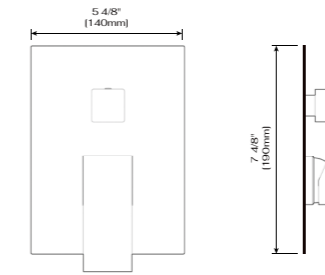

POLISHED INTERIORS

Meticulously crafted to minimize flow loss, ensuring optimal water flow and enhanced performance.

FORGED-BRASS VALVE BODY

Dezincification-resistant forged-brass body delivers long-term reliability in even the most aggressive water conditions.

VALVE CONNECTION

The valve body is available with NPT connections, compatible with the most popular pipe materials.

PRESSURE BALANCING TECHNOLOGY

Cartridge utilizes Cranach's pressure-balancing technology for accurate and reliable performance.

ROUGH-IN GUIDE

Simplifies installation of finished wall treatment

HIGH TEMPERATURE LIMIT STOP

Allow for a maximum water temperature to be set at installation for comfort and safety

VERSATILE INSTALLATION WITH METAL PLATE DESIGN:

The valve features a metal plate installation, offering easy and secure fitting for both thin-wall and standard wall applications.

PRESSURE BALANCING THREE FUNCTION VALVE AND TRIM C66.PB03

DESCRIPTION

Brass valve included
Pressure balancing
1/2 female NPT inlet connections
Three 1/2 female NPT connections
3 position diverter