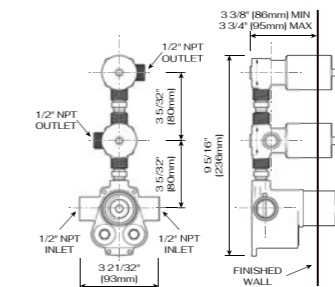

THERMOSTATICS TWO FUNCTION VALVE AND TRIM C66.TA22

DESCRIPTION

Brass valve included
Thermostatics
1/2 female NPT inlet
Two 1/2 male NPT connections
2 position diverter