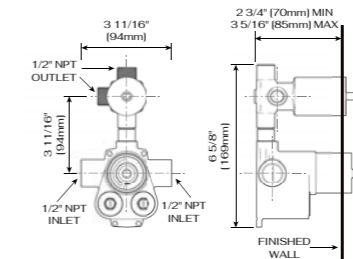

THERMOSTATICS TWO FUNCTION VALVE AND TRIM C66.TB12

DESCRIPTION

Brass valve included
Thermostatics
1/2 female NPT inlet
Two 1/2 male NPT connections
2 position diverter

THERMOSTATICS TWO FUNCTION VALVE AND TRIM C66.TB22

DESCRIPTION

Brass valve included
Thermostatics
1/2 female NPT inlet
Two 1/2 male NPT connections
2 position diverter