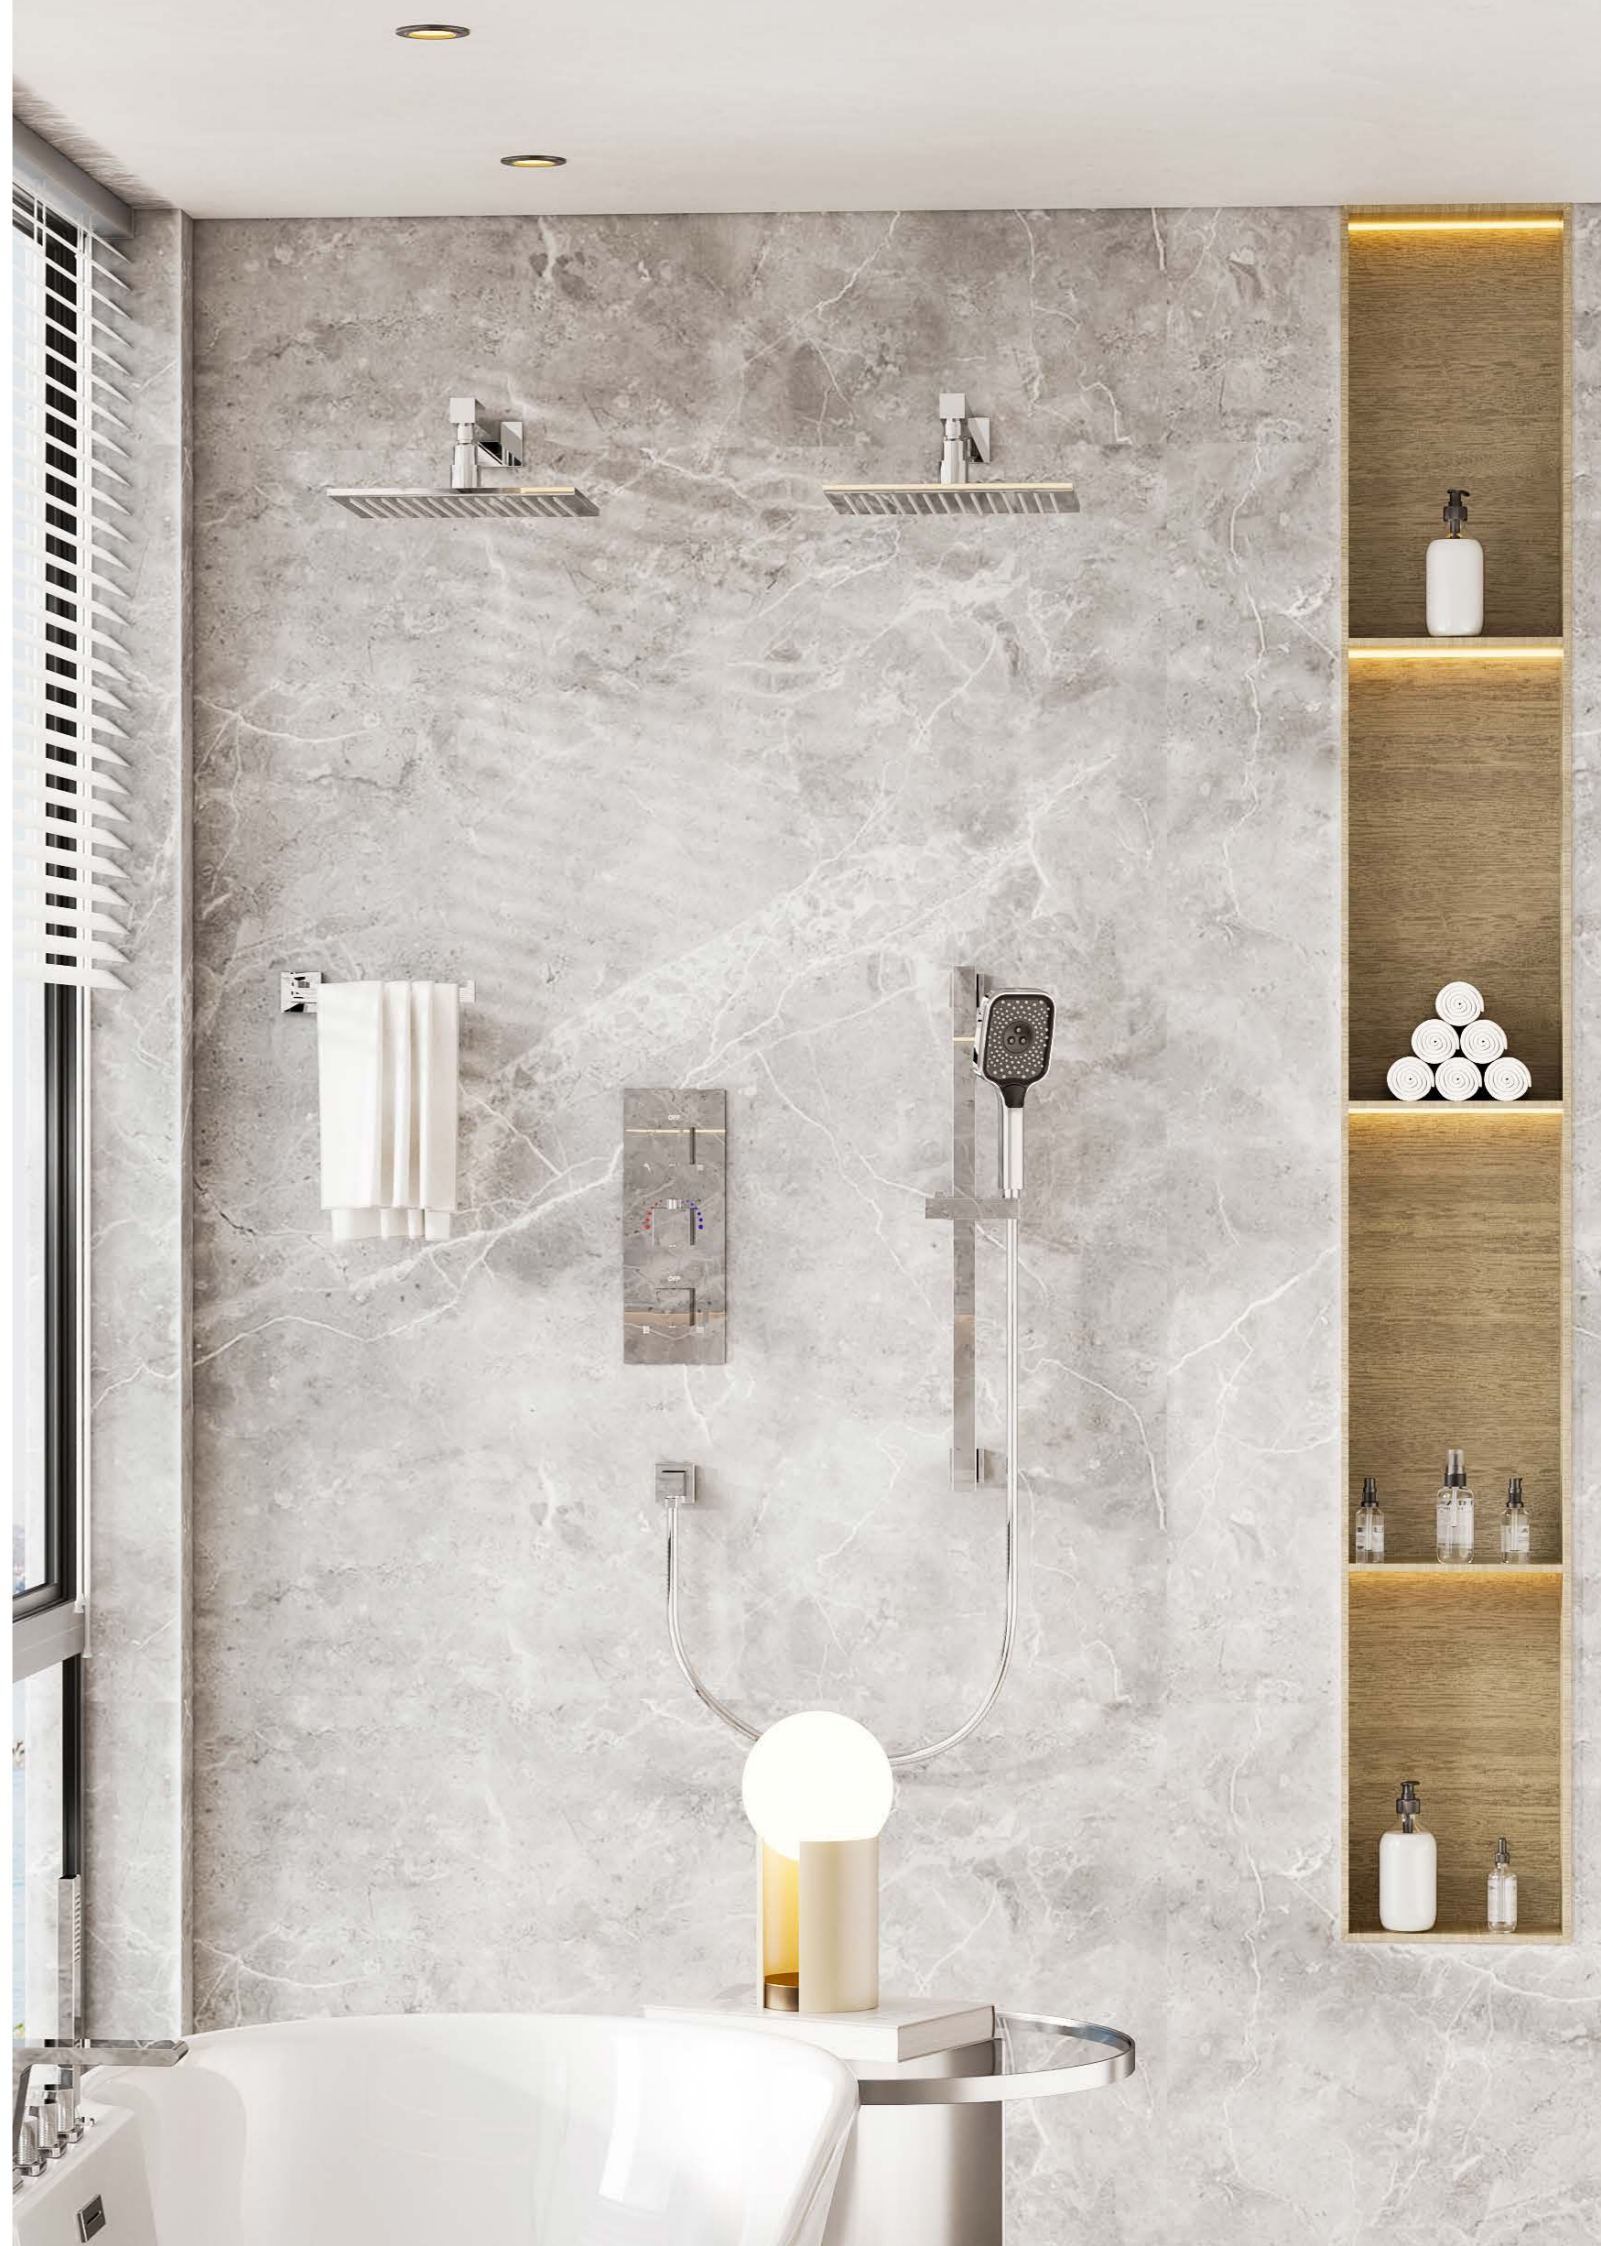

C66.TB23H THERMOSTATICS TWO FUNCTION VALVE AND TRIM

DESCRIPTION

Brass valve included
Thermostatics
1/2 female NPT inlet
Three 1/2 male NPT connections
3 position diverter

C66.TB24H THERMOSTATICS TWO FUNCTION VALVE AND TRIM

DESCRIPTION

Brass valve included
Thermostatics
1/2 female NPT inlet
Four 1/2 male NPT connections
4 position diverter