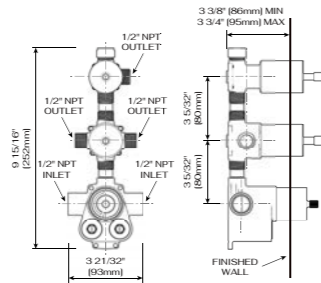

C66.TB23H THERMOSTATICS TWO FUNCTION VALVE AND TRIM