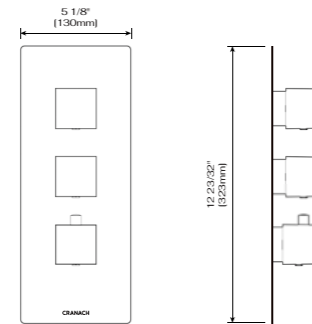

C66.TB24H THERMOSTATICS TWO FUNCTION VALVE AND TRIM