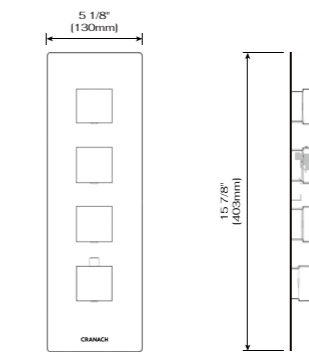

THERMOSTATICS SIX FUNCTION HIGH FLOW VALVE AND TRIM

C66.TB36