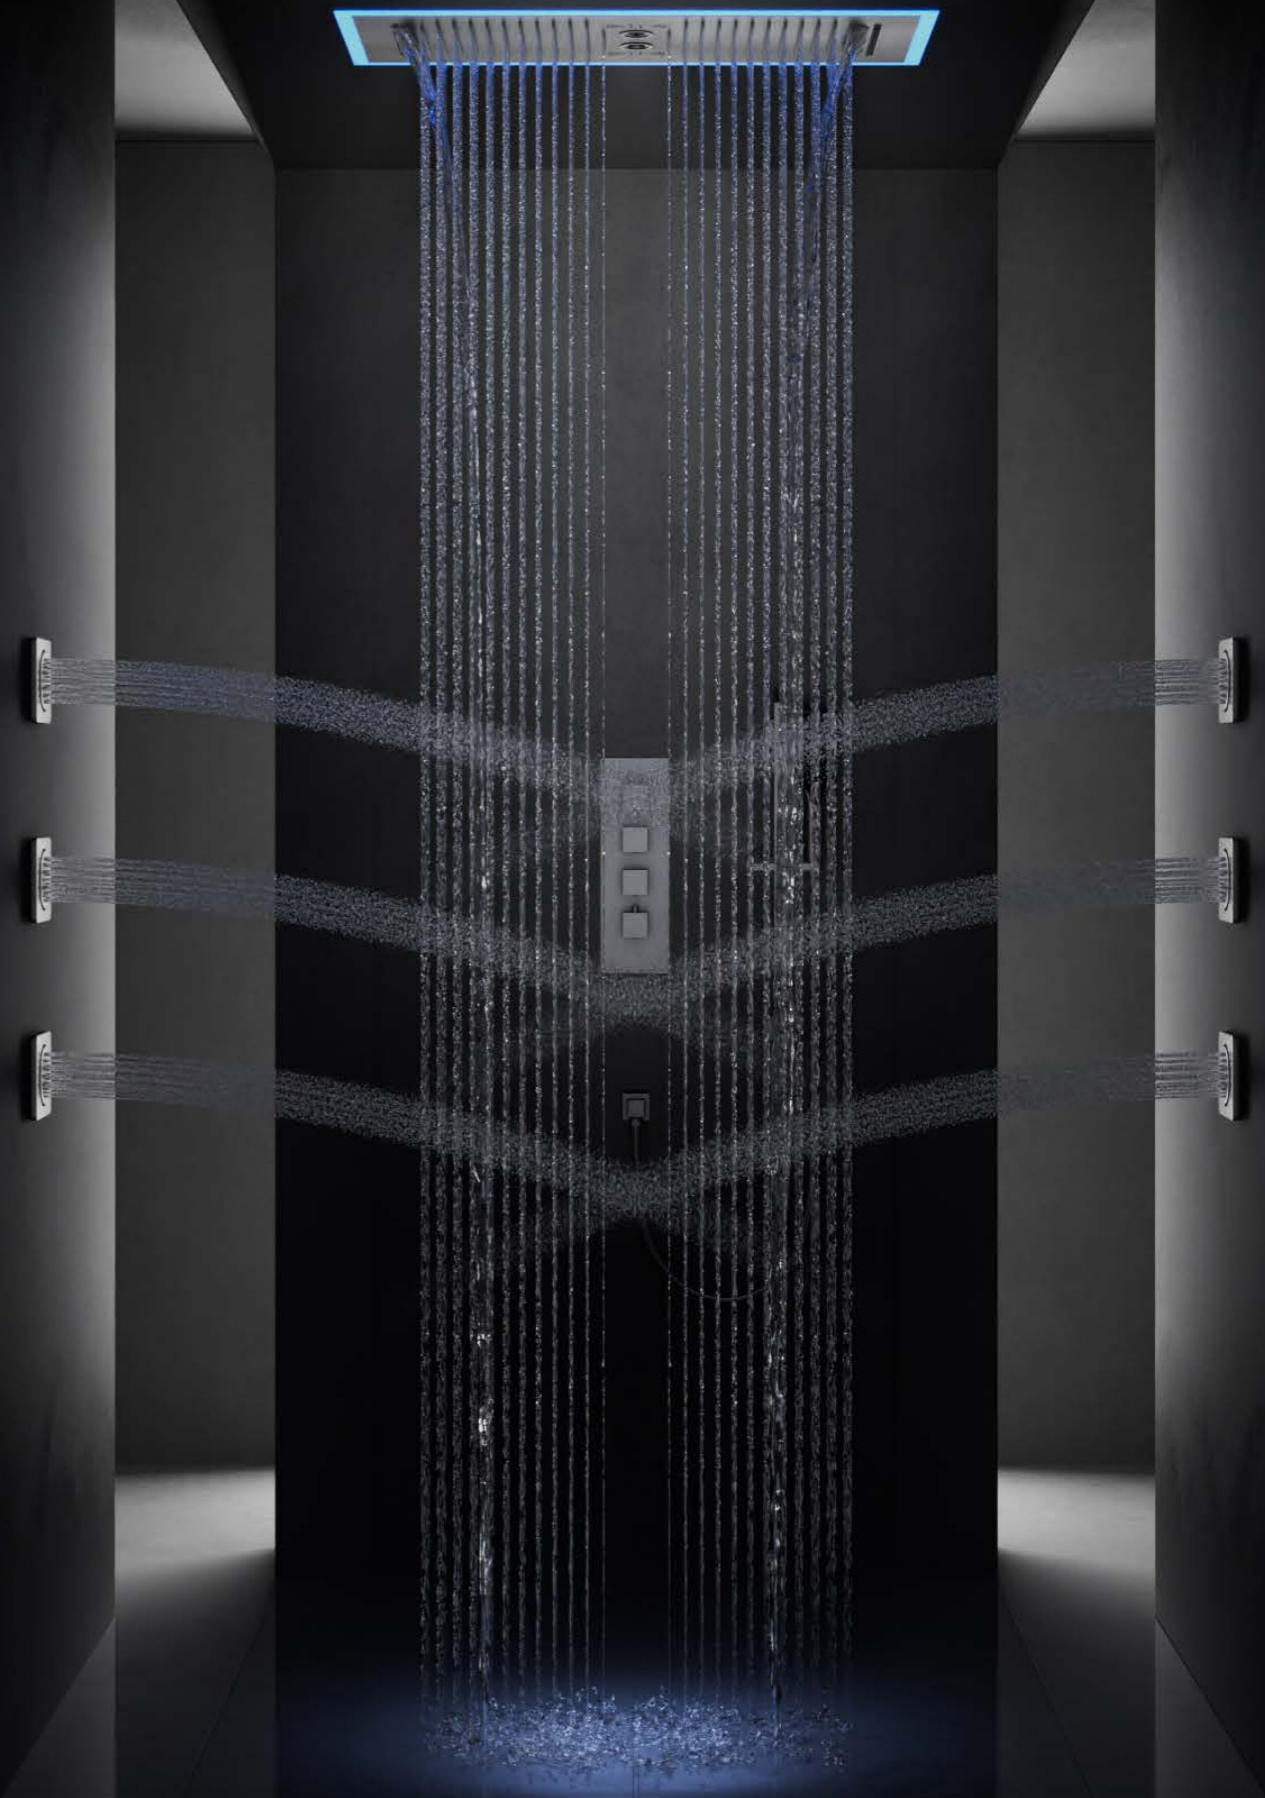

Installation Type: Recessed

Showerhead Type: 900*400 mm

64 color LED controller

Bluetooth music integrated

BUTE

RAIN SPRAY

WATERFALL

MASSAGE

MIST SPRAY

FINISH

A COMPLETE WELLNESS SHOWER EXPERIENCE

The BUTE Collection offers a refined design with a unique edge-to-edge illumination, creating a stunning chromotherapy experience. Available in a range of sizes from single to couple shower systems, this collection combines modern aesthetics with wellness-focused features. Equipped with multiple spray modes, including rainfall, waterfall, mist spray, and massage spray, the BUTE Collection allows you to customize your shower to fit your mood and needs.

Edge-to-Edge LED Lighting

The continuous LED light around the entire shower head enhances your chromotherapy experience, creating a relaxing and immersive environment.

Multiple Spray Modes

Choose from rainfall, waterfall, mist spray, and massage spray for a versatile shower experience that suits any preference.