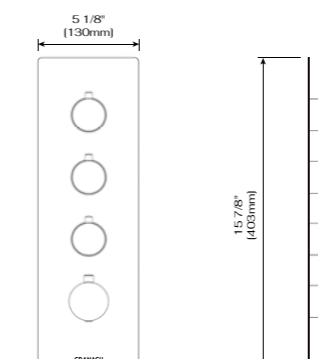

THERMOSTATICS FOUR FUNCTION HIGH FLOW VALVE AND TRIM

C66.TA36