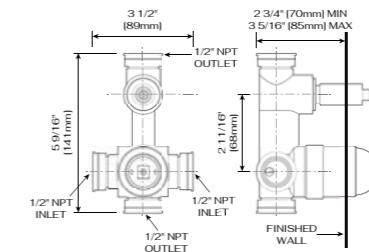

POLISHED INTERIORS

Meticulously crafted to minimize flow loss, ensuring optimal water flow and enhanced performance.

FORGED-BRASS VALVE BODY

Dezincification-resistant forged-brass body delivers long-term reliability in even the most aggressive water conditions.

VALVE CONNECTION

The valve body is available with NPT connections, compatible with the most popular pipe materials.

PRESSURE BALANCING TECHNOLOGY

Cartridge utilizes Cranach's pressure-balancing technology for accurate and reliable performance.

ROUGH-IN GUIDE

Simplifies installation of finished wall treatment

HIGH TEMPERATURE LIMIT STOP

Allow for a maximum water temperature to be set at installation for comfort and safety

VERSATILE INSTALLATION WITH METAL PLATE DESIGN:

The valve features a metal plate installation, offering easy and secure fitting for both thin-wall and standard wall applications.

PRESSURE BALANCING THREE FUNCTION VALVE AND TRIM C66.PB03

DESCRIPTION

Brass valve included
Pressure balancing
1/2 female NPT inlet connections
Three 1/2 female NPT connections
3 position diverter