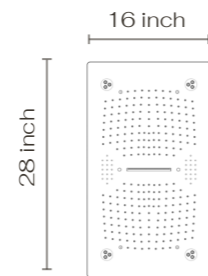

C10.SL23 THREE FUNCTION HYDRO+CHROMO THERAPY SHOWERHEAD

DESCRIPTION

Showerhead Functions:
3 functions,rain/waterfall/massage
Connection Size: 3/4"
Connection Type: NPT
RGB Led Lights Chromotherapy,
low voltage transformer
Installation Type: Recessed
Showerhead Type: 700*400 mm
64 color LED controller

THREE FUNCTION HYDRO+CHROMO+SOUND THERAPY SHOWERHEAD **C10.SL31**

DESCRIPTION

Showerhead Functions:
rain spray/waterfall/massage
Connection Size: 3/4"
Connection Type: NPT
RGB Led Lights Chromotherapy,
low voltage transformer
Installation Type: Recessed
Showerhead Type: 800*600 mm
64 color LED controller
Bluetooth music integrated

C10.SL21 THREE FUNCTION HYDRO+CHROMO+SOUND THERAPY SHOWERHEAD

DESCRIPTION

Showerhead Functions:
3 functions,rain/waterfall/massage
Connection Size: 3/4"
Connection Type: NPT
RGB Led Lights Chromotherapy,
low voltage transformer
Installation Type: Recessed
Showerhead Type: 700*400 mm
Bluetooth music integrated
64 color LED controller

FOUR FUNCTION HYDRO+CHROMO+SOUND THERAPY SHOWERHEAD **C10.SL32**

DESCRIPTION

Showerhead Functions:
rain spray/waterfall/massage/mist spray
Connection Size: 3/4"
Connection Type: NPT
RGB Led Lights Chromotherapy,
low voltage transformer
Installation Type: Recessed
Showerhead Type: 800*600 mm
64 color LED controller
Bluetooth music integrated

C10.SL24 FOUR FUNCTION HYDRO+CHROMO THERAPY SHOWERHEAD

DESCRIPTION

Showerhead Functions:
4 functions,rain/waterfall/massage/mist
Connection Size: 3/4"
Connection Type: NPT
RGB Led Lights Chromotherapy,
low voltage transformer
Installation Type: Recessed
Showerhead Type: 700*400 mm
64 color LED controller

C10.SL22 FOUR FUNCTION HYDRO+CHROMO+SOUND THERAPY SHOWERHEAD

DESCRIPTION