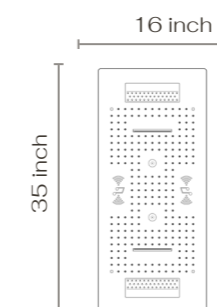

Couple-Specific Wellness Design

Dual shower system, tailored for couples to enjoy synchronized, shared experiences.

Chromotherapy LED Lighting

Customizable LED colors enhance your wellness experience, promoting relaxation, rejuvenation, and mood enhancement.

Bluetooth Speaker

Integrated Bluetooth speaker lets you enjoy your favorite tunes, podcasts, or calming sounds directly in the shower.

Modern, Elegant Design

Sleek aesthetic that complements any bathroom style, with a minimalist look that suits both modern and traditional spaces.

Durable & High-Quality Construction

Designed with premium materials for lasting durability and reliable performance.

Easy Maintenance

Built for longevity and minimal upkeep, ensuring a hassle-free experience.

FOUR FUNCTION HYDRO+CHROMO+SOUND THERAPY SHOWERHEAD C10.RK01

DESCRIPTION

Showerhead Functions:

4 functions, rain/waterfall/rain waterfall/mist spray

Connection Size: 3/4"

Connection Type: NPT

RGB Led Lights Chromotherapy,
low voltage transformer

Installation Type: Recessed

Showerhead Type: 900*400 mm

64 color LED controller

Bluetooth music integrated