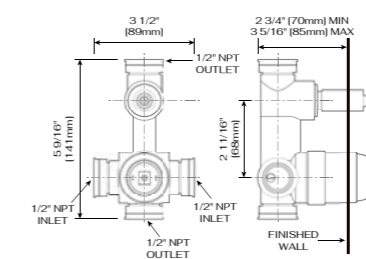

Brass valve included
Pressure balancing
1/2 female NPT inlet connections
Three 1/2 female NPT connections
3 position diverter

PRESSURE BALANCING TWO FUNCTION VALVE AND TRIM C66.PB12

DESCRIPTION

Brass valve included
Pressure balancing
1/2 female NPT inlet connections
Two 1/2 female NPT connections
2 position diverter