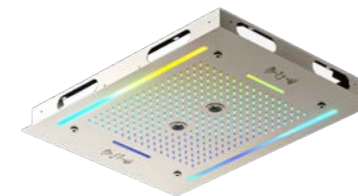

FOUR FUNCTION HYDRO+CHROMO+SOUND THERAPY SHOWERHEAD **C10.SL32**

DESCRIPTION

Showerhead Functions:
rain spray/waterfall/massage/mist spray
Connection Size: 3/4"
Connection Type: NPT
RGB Led Lights Chromotherapy,
low voltage transformer
Installation Type: Recessed
Showerhead Type: 800*600 mm
64 color LED controller
Bluetooth music integrated