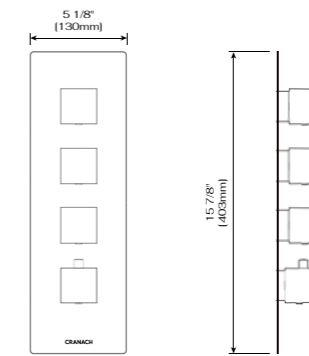

THERMOSTATICS FIVE FUNCTION HIGH FLOW VALVE AND TRIM

C66.TB35