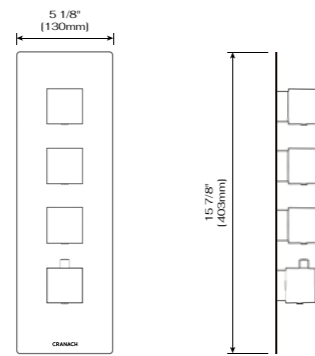

C66.TB33 THERMOSTATICS THREE FUNCTION HIGH FLOW VALVE AND TRIM