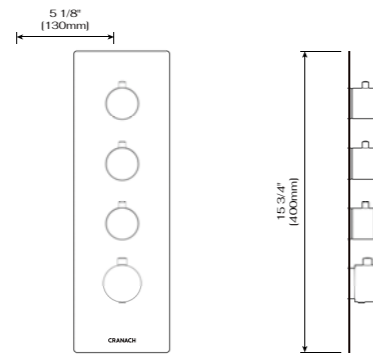

C66.TA33 THERMOSTATICS THREE FUNCTION HIGH FLOW VALVE AND TRIM