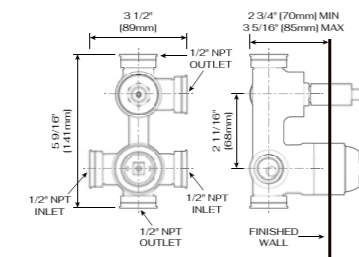

C66.PB23 PRESSURE BALANCING THREE FUNCTION VALVE AND TRIM