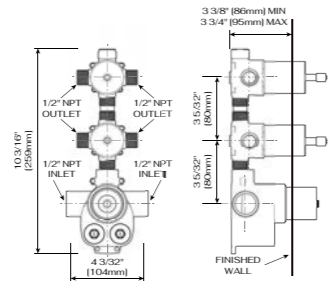

DESCRIPTION

Brass valve included
Thermostatics
1/2 female NPT inlet
Four 1/2 male NPT connections
4 position diverter