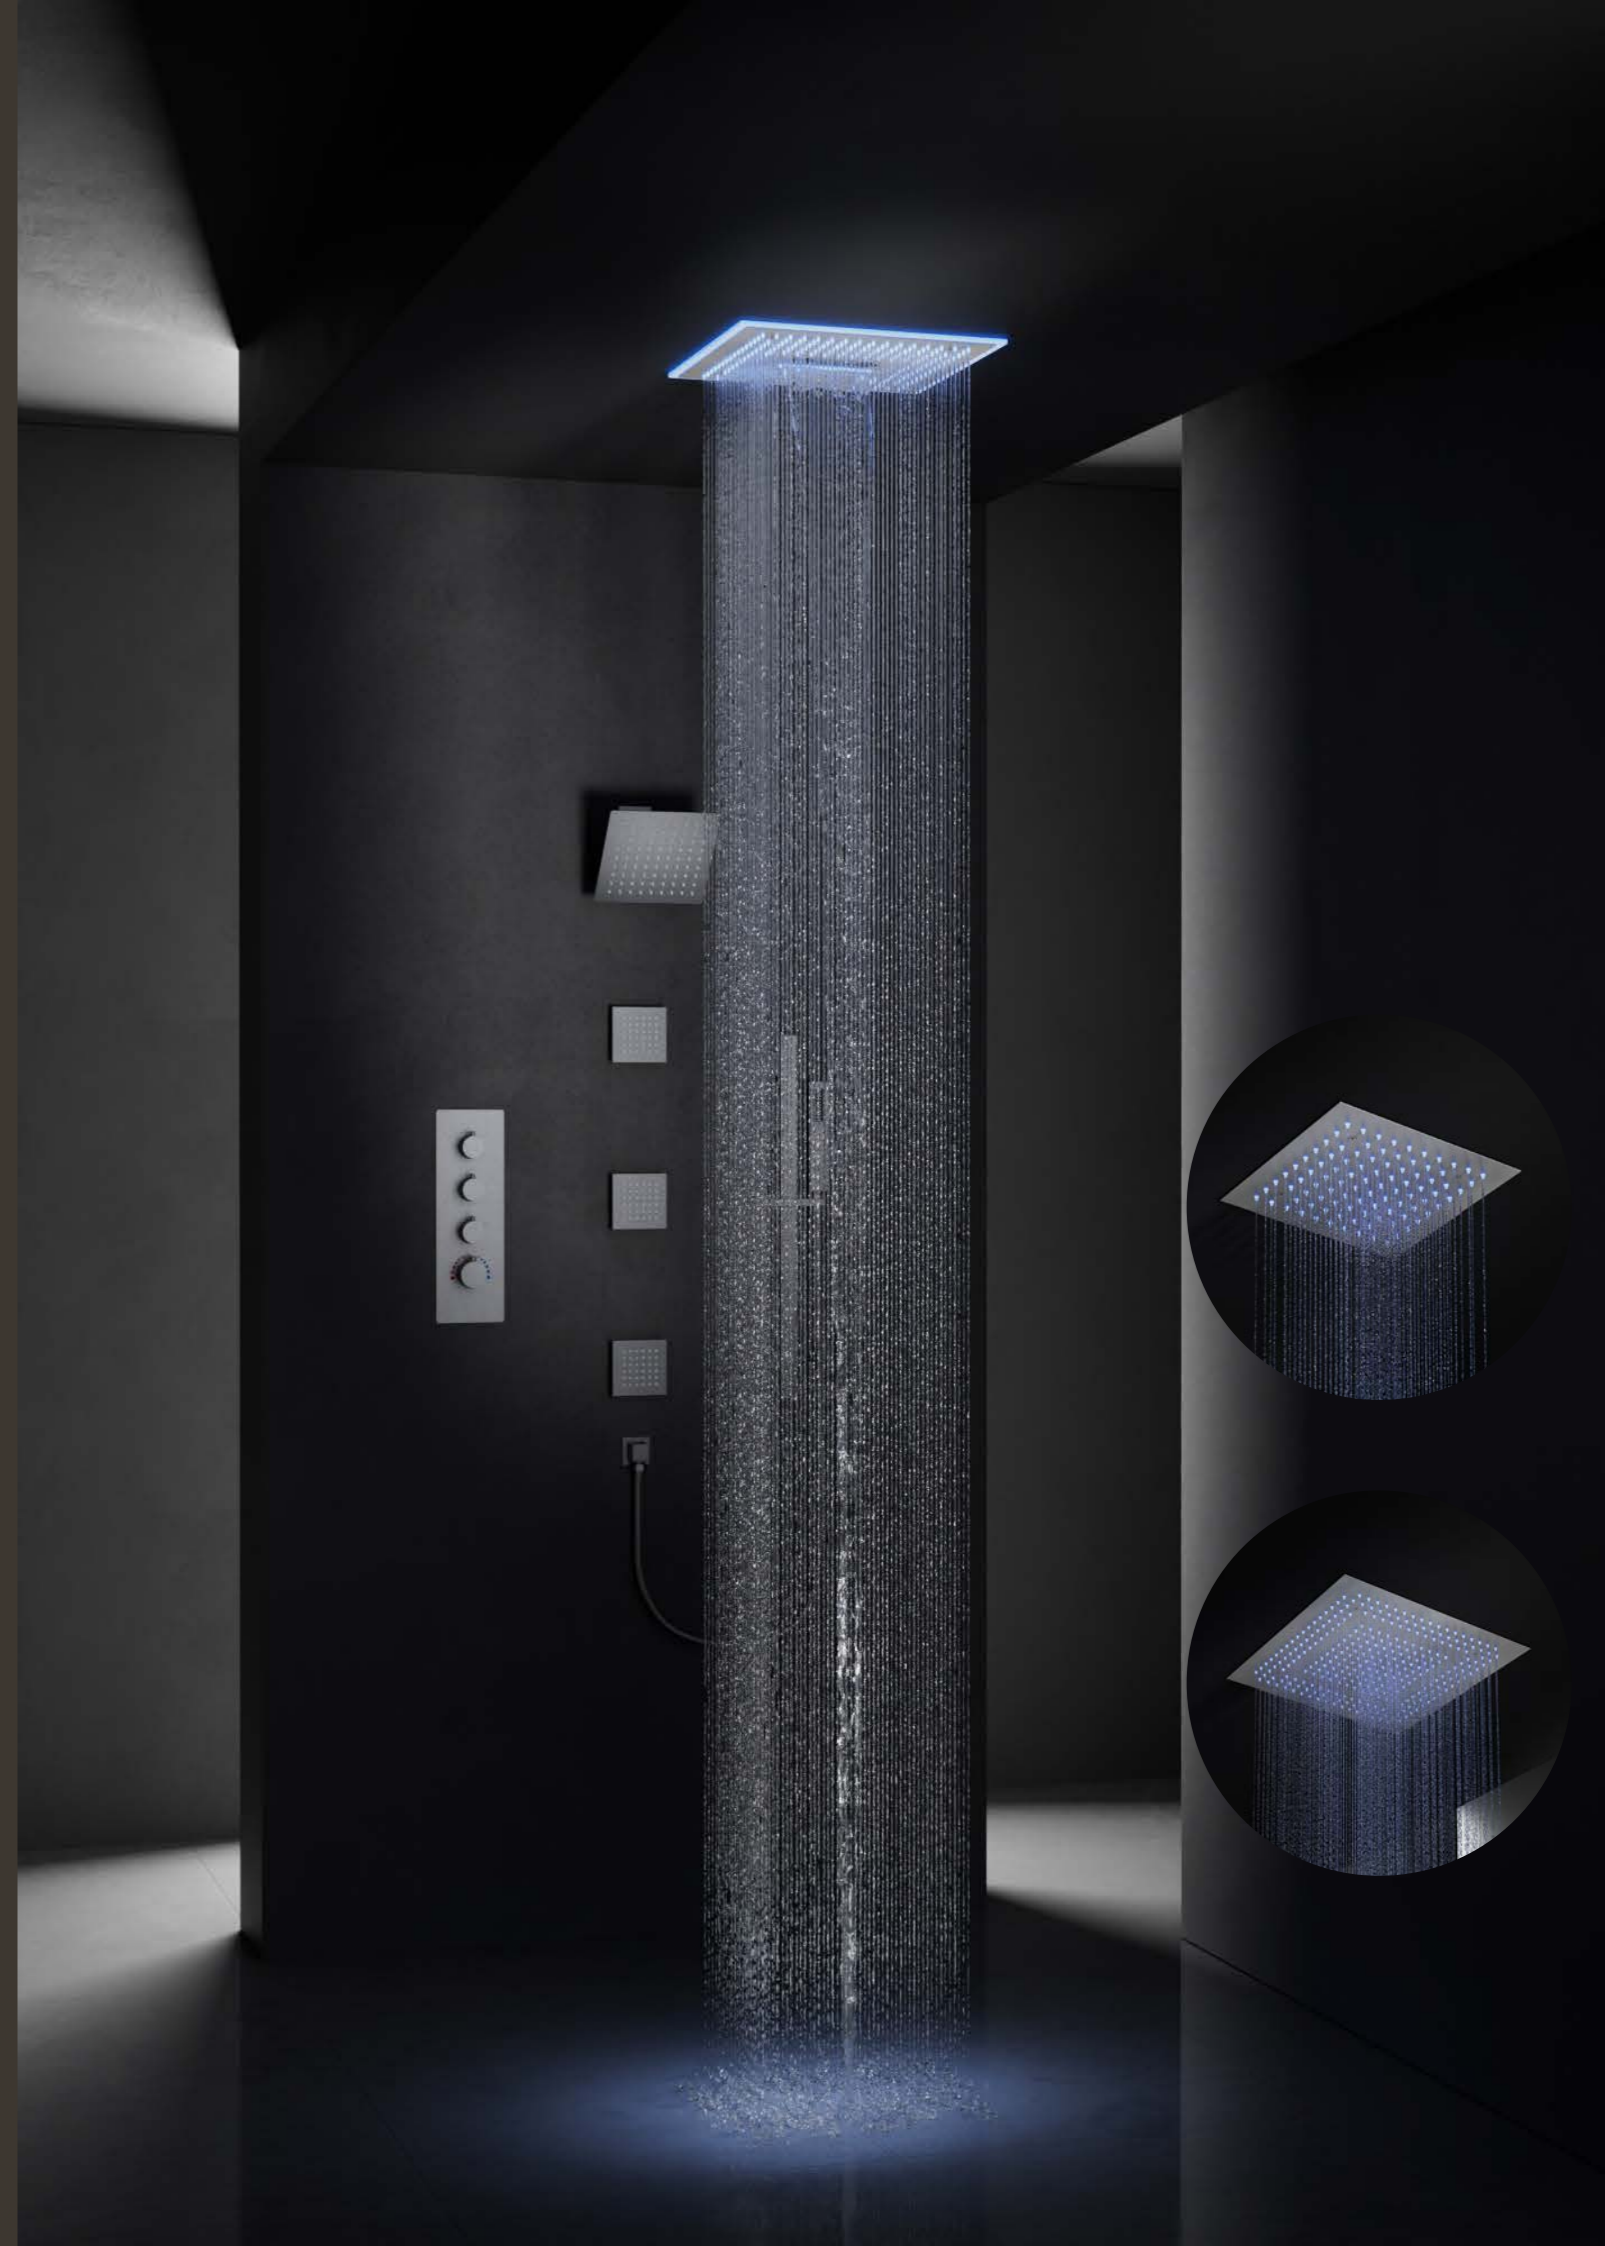

Showerhead Functions:
2 functions, rain spray/waterfall
Connection Size: 1/2"
Connection Type: NPT
Showerhead Type: Wall mount
Easy clean spray nozzles

SWAINS & WESSEL

RAIN SPRAY

FINISH

A NEW ERA OF SHOWER INNOVATION

Discover a new level of luxury with the SWAINS and WESSEL Collections. These sleek, square-shaped shower heads combine high-end design with innovative technology, offering a visually striking addition to any bathroom.