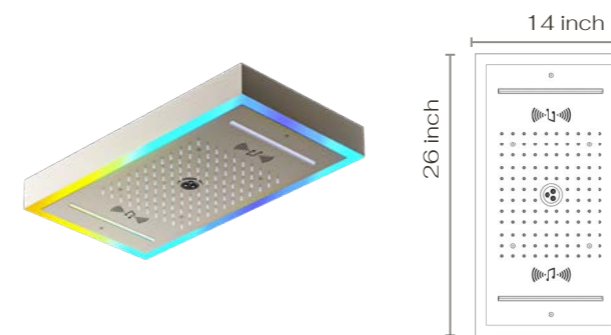

THREE FUNCTION HYDRO+CHROMO+SOUND THERAPY SHOWERHEAD C10.BU21

DESCRIPTION

Showerhead Functions:
3 functions, rain, waterfall and massage
Connection Size: 3/4"
Connection Type: NPT
RGB Led Lights Chromotherapy,
low voltage transformer
Installation Type: Surface mounted
Showerhead Type: 650*350 mm
Bluetooth music integrated
64 color LED controller