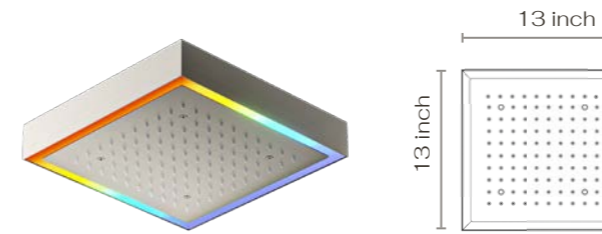

DESCRIPTION

Showerhead Functions: rain spray
Connection Size: 3/4"
Connection Type: NPT
RGB Led Lights Chromotherapy,
 low voltage transformer
Installation Type: Surface mounted
Showerhead Type: 338*338 mm
 64 color LED controller