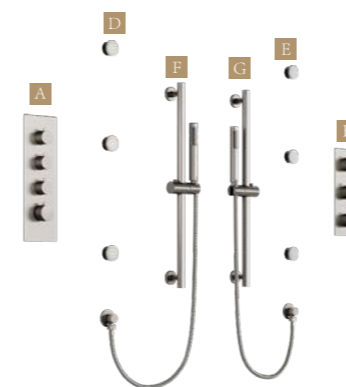

Ultimate Wellness Couple Shower System

Eight-function shower system

Outlet control:

Eight independent outlets

Includes:

- A: C66.TA36
- B: C66.TA22
- C: C10.RK01
- D: C30.FA02
- E: C30.FA02
- F: C05.CR83
- G: C05.CR83