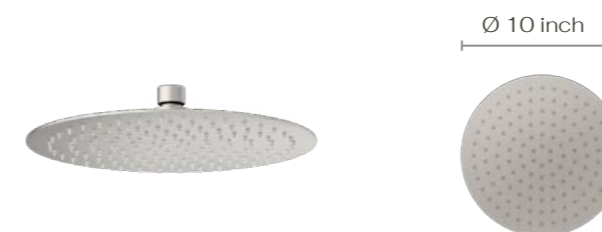

SINGLE FUNCTION 10-INCH SHOWERHEAD C10.CR07

DESCRIPTION

Showerhead Functions: Single function
Function Connection Size: 1/2"
Connection Type: NPT
Showerhead Type:
Wall mount or ceiling mount
Installation arm and flange not included