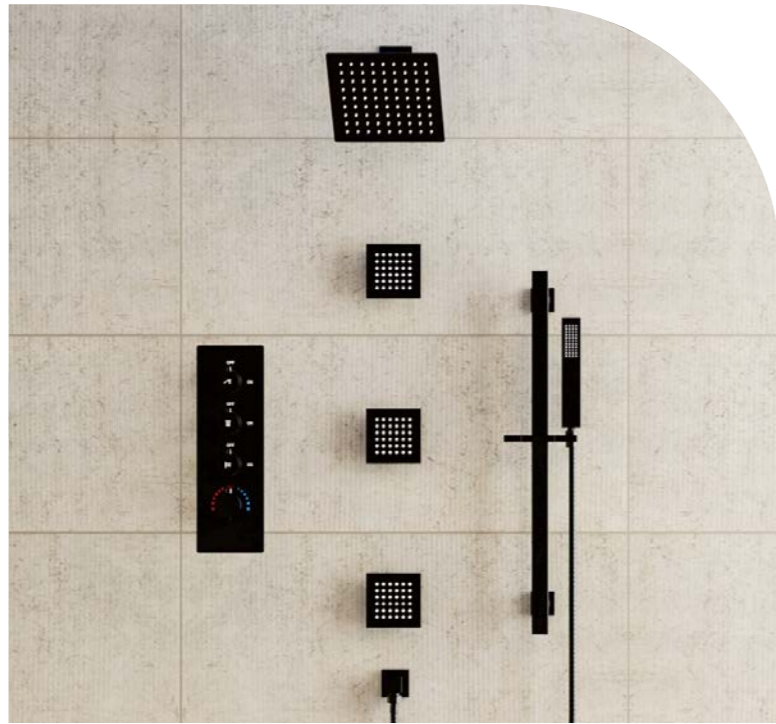

ISLAY

Unlock a new dimension of relaxation and rejuvenation with our Islay collection. The state-of-the-art wellness shower system combines the therapeutic power of water, light and sound to transform your daily routine into an immersive escape.