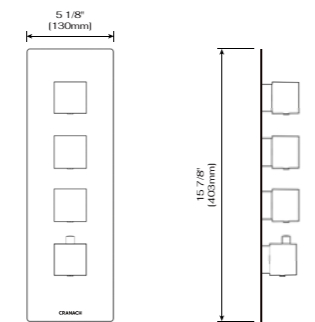

C66.TB34 THERMOSTATICS FOUR FUNCTION HIGH FLOW VALVE AND TRIM