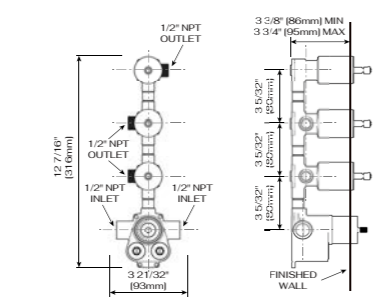

DESCRIPTION

3 outlet
Brass valve included
Thermostatics
1/2 female NPT inlet
Three 3/4 male NPT connections
3 position diverter