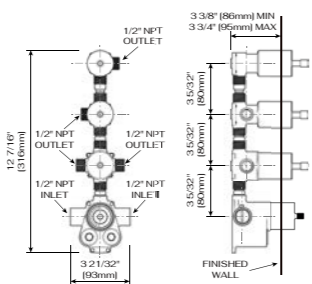

DESCRIPTION

Brass valve included
Thermostatics
1/2 female NPT inlet
Four 3/4 male NPT
4 position diverter