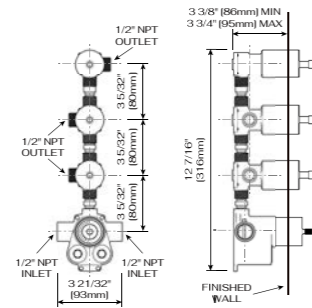

DESCRIPTION

Brass valve included
Thermostatics
1/2 female NPT inlet
Four 1/2 male NPT connections
4 position diverter

C66.TB33 THERMOSTATICS THREE FUNCTION HIGH FLOW VALVE AND TRIM

DESCRIPTION

Brass valve included
Thermostatics
1/2 female NPT inlet
Three 3/4 male NPT
3 position diverter