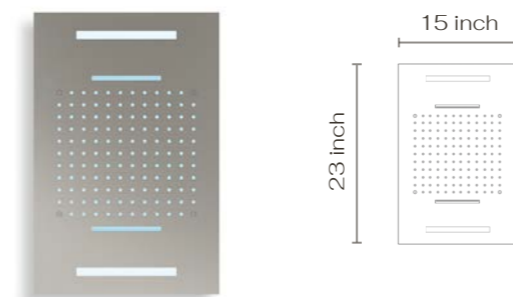

TWO FUNCTION HYDRO+CHROMO+SOUND THERAPY SHOWERHEAD C10.SL11

DESCRIPTION

Showerhead Functions:
2 functions, rain spray/waterfall
Connection Size: 3/4"
Connection Type: NPT
RGB Led Lights Chromotherapy,
low voltage transformer
Installation Type: Recessed
Showerhead Type: 580*380 mm
Bluetooth music integrated
64 color LED controller