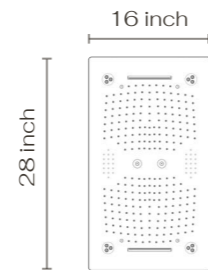

DESCRIPTION

Showerhead Functions:
4 functions,rain/waterfall/massage/mist
Connection Size: 3/4"
Connection Type: NPT
RGB Led Lights Chromotherapy,
low voltage transformer
Installation Type: Recessed
Showerhead Type: 700*400 mm
64 color LED controller