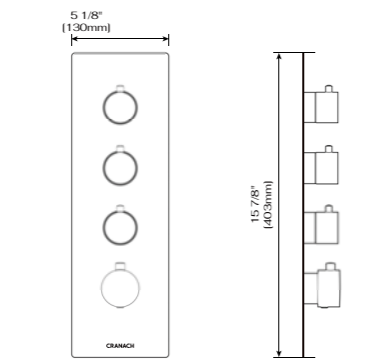

C66.TA35

DESCRIPTION

Brass valve included
 Thermostatics
 1/2 female NPT inlet
 Five 3/4 male NPT connections
 5 position diverter

C66.TA34 THERMOSTATICS FOUR FUNCTION HIGH FLOW VALVE AND TRIM

DESCRIPTION