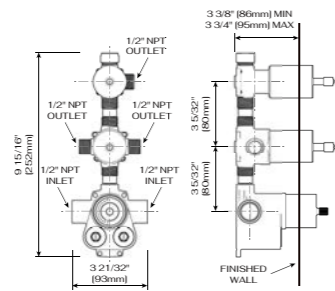

DESCRIPTION

Brass valve included
Thermostatics
1/2 female NPT inlet
Three 1/2 male NPT connections
3 position diverter