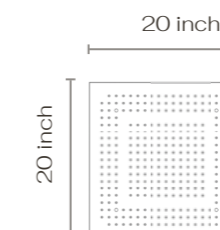

Contemporary Square Design

With bold, square shapes and modern aesthetics, both collections bring a touch of sophistication to your shower space.

Chromotherapy at Your Fingertips

Add a splash of color to your shower experience with integrated chromotherapy. Using the included remote control, you can easily switch between different light colors to create the ideal atmosphere.

Built for Durability

Crafted from high-quality materials, the SWAINS and WESSEL offer superior durability, ensuring that your investment will continue to enhance your bathroom for years to come.

SINGLE FUNCTION HYDRO+CHROMO THERAPY SHOWERHEAD C10.SW01

DESCRIPTION

Showerhead Functions: Single function
Connection Size: 3/4"
Connection Type: NPT
64-color Led Lights Chromotherapy,
low voltage transformer
Installation: Ceiling mount
Showerhead Type: 12 inch square
64 color LED controller

SINGLE FUNCTION HYDRO+CHROMO THERAPY SHOWERHEAD C10.WE01

DESCRIPTION

Showerhead Functions: Single function
Connection Size: 3/4"
Connection Type: NPT
RGB Led Lights Chromotherapy,
low voltage transformer
Installation Type: Recessed
Showerhead Type: 20 inch square
64 color LED controller