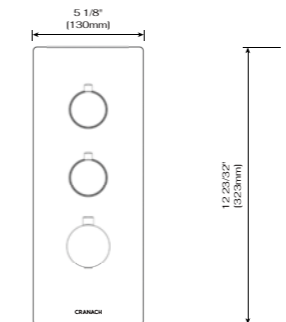

THERMOSTATICS TWO FUNCTION VALVE AND TRIM C66.TA22

DESCRIPTION

Brass valve included
Thermostatics
1/2 female NPT inlet
Two 1/2 male NPT connections
2 position diverter