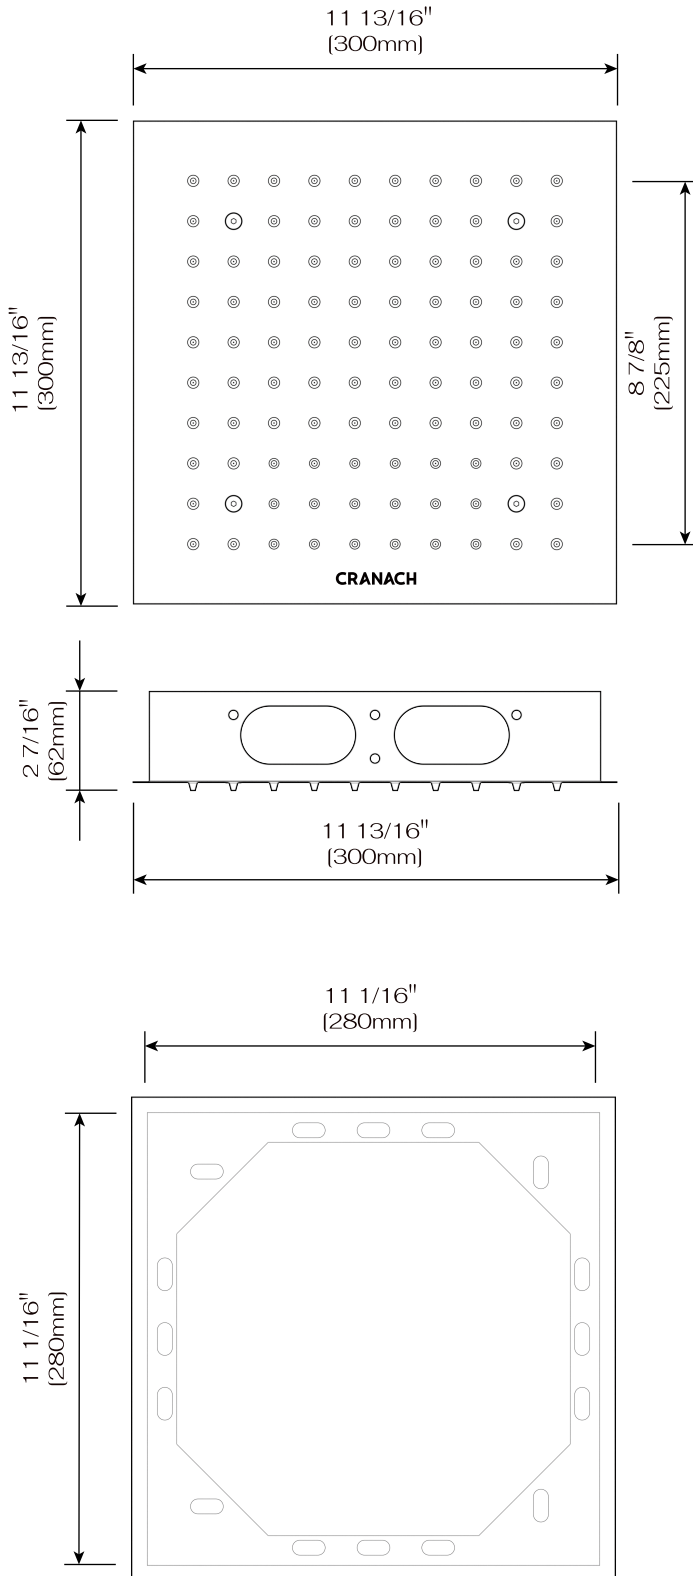

CHROMOTHERAPY SHOWER HEAD

SWAINS CHROMO C10.SW01

CRANACH[®]

FEATURES

- Chromotherapy
LED lighting in multiple colors, creating a therapeutic and relaxing atmosphere.
- Rain Spray
Wide and even water flow, relaxing and spa-like sensation.
- Easy Clean Spray Nozzles
Lime and calcium buildup prevention, hassle-free maintenance.
- Solid Stainless Construction
Premium stainless steel, durable and rust-resistant.

SPECIFICATION

- Recessed
- 64-color LED chromotherapy lighting
- Size: 11 13/16" (300mm)
- G 1/2" male connection
- Finish Availability: Polished Chrome/
Matte Black/Brushed Nickel/Brushed Gold

FLOW

- 1.75 / 2.5 GPM @ 80 PSI MAX